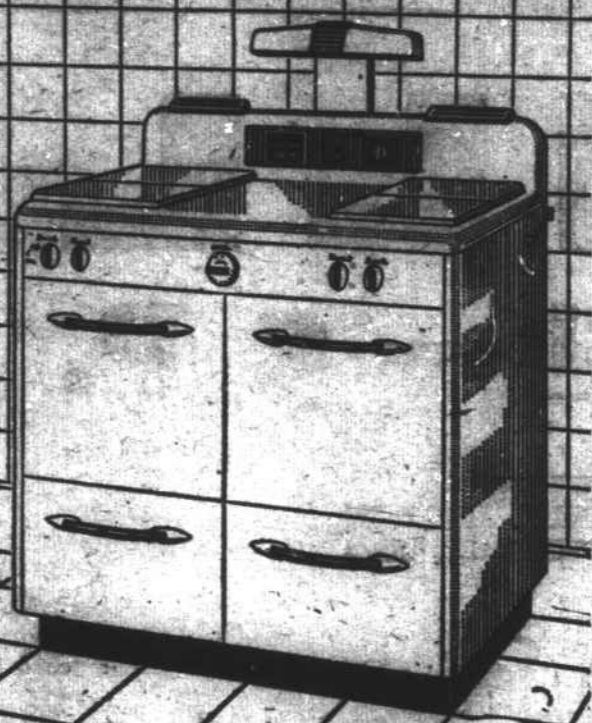

Odin Beautyrange

MODERN GAS RANGE
You'll love the charming beauty of these gleaming white porcelain gas ranges! Fully insulated ovens designed to bake perfectly! Two spacious broilers! Accurate oven heat control! Non-clog burners! Every range completely installed by expert mechanics! Make hers a brighter Christmas **$269.95** with a BEAUTYRANGE With gas.

HIGH BACK ROCKER - SPRING SEAT $22.95
High back gives restful support! Hard wood frame finished Walnut. Cotton tapestry cover.

16-IN. WIDTH TWO-SHELF WALL RACK $8.95
Lots of room on this attractive rack. Hardwood in Mahogany finish. Cut-out design.

A-B APARTMENT RANGES!
If you're looking for a small compact little stove that has plenty of punch—this is it! Takes floor space of only 18x20 inches! Has fully insulated oven, Robertshaw oven heat control and white porcelain finish. Buy now and save. Installed **$169.95**

COLUMBUS GAS RANGES!
Designed to meet your budget! The Columbus range is a full size stove but not as heavily built as the more-expensive ones. Two burners on each end, insulated oven, Robertshaw oven heat control. Shop early! Installed **$179.95**

ROYAL ROSE GAS RANGES!
For more perfect results, select the Royal Rose! Bake four cakes or pies, all at one time, with a crust that is crisp and firm with all the luscious flavor retained in the filler. The precision oven eliminates the need of constant attention. It pays to shop at **$219.95** GARNER'S. Installed.

"GE" AUTOMATIC BLANKETS!
Size 72x86. Weighs only five pounds and eliminates the two or three blankets ordinarily used by average sleepers. Control dial permits personal selection of warmth to be maintained automatically. 5% in rayon satin. Choice of Blue or Rose. **$49.75** The perfect gift.

CAVALIER CEDAR CHESTS.
The gift for a lifetime of happiness! Made of the finest Tennessee Aromatic Red Cedar! Choice of Walnut or mahogany finish. Keepsake lock opens with dial or key. Interlocking corners. **$59.95** Heat fused! Moth proof!

"GE" WAFFLE IRON!
Quick heating, high-quality nickel-chromium. Evenly distributes heat over grid surfaces. Concentrates heat in the unit, minimizes heat loss. Indicator shows when heat is sufficient to bake. **$9.95** plus tax

UNIVERSAL ELECTRIC IRONS!
Exclusive air ports protect the hand from rising heat! Fin-ertip control gives accurate heat adjustment for every fabric—also cuts off current. Beveled point lets iron move smoothly over **$12.95**