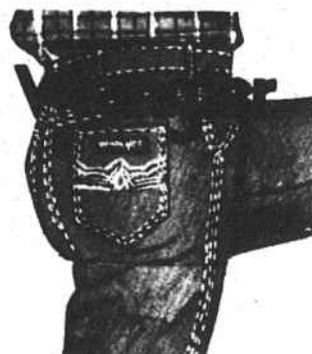

Pointer brand. 10-oz. all cotton blue denim. Sizes 30 to 44. sizes 46 to 50, reg. 18.00 — sale 18.44

reg. 20.00 **18⁴⁴**

Big Ben[®] coversalls

ENTIRE STOCK OF LADIES' JEANS

Lee - Levi - Wrangler

20% OFF

SHORT SLEEVE SHIRTS, sizes S-M-L-XL, reg. 8.44
 LONG SLEEVE SHIRTS, sizes 14 1/2 to 17, reg. 10.00 8.88
 WORK PANTS, sizes 26 to 42, reg. 11.90 9.88
 WORK PANTS, sizes 44 to 50, reg. 12.00 10.88

twill work outfits

reg. 11.00 **9⁸⁸**

men's warm-up jackets

reg. 18.00 **15⁸⁸**

Wrangler[®] fashion jeans

Wrangler Transit[®] jeans are 100% cotton broken twill denim. Sizes 27 to 38.

reg. 8.99 **4⁸⁸**

MEN'S FLANNEL SHIRTS
 Landslide plaid shirts are 100% cotton flannel. Two chest pockets. Sizes S-M-XL.

Men's 3-Pack Hanes[®] Briefs **4.44**

Soft and absorbent, 100% cotton rib knit. Elastic waist. Sizes 28-44.

compare at 3.99 **1⁵⁰** yard

sportswear fabrics

Polyester and cotton blends. Chinos, twills, gabardines, poplins and more. Solid colors in 45" to 60" widths.