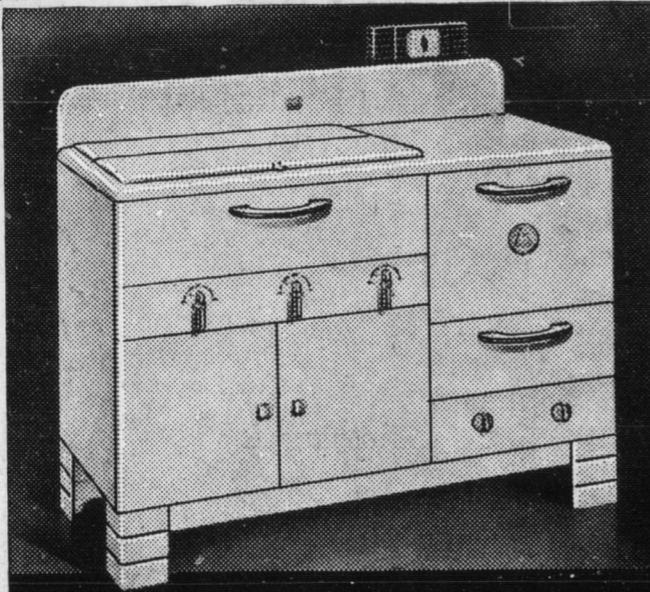

FLORENCE TABLE TOP OIL RANGE

Come in today and find out how easy it is for you to own a new Florence Oil Range. Don't envy your friends! Have a Florence in your own kitchen!

Florence offers you everything—beauty, convenience and better cooking. There's a model that will please you—and you can afford it, too! Select it from our big display.

$64.50 Only $2.00 Weekly
Other Models $29.50 Up