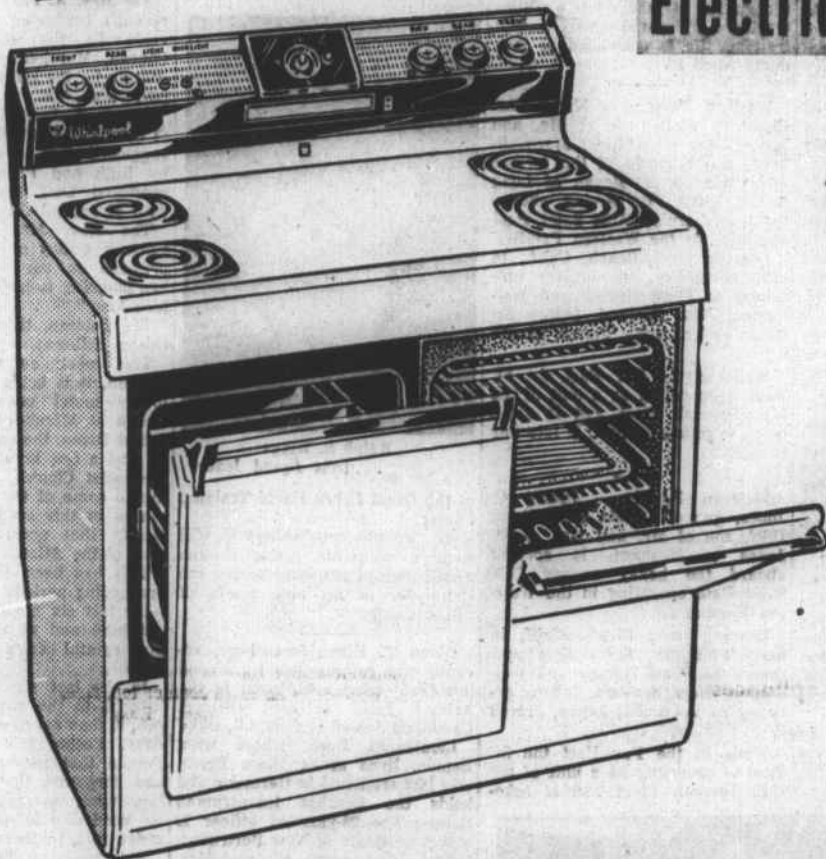

With Many Worthwhile Conveniences

CUSTOM Model E-283 40" ELECTRIC RANGE with balanced-heat bake oven and automatic clock.

$319.95 VALUE

$100.00 TRADE IN

Economy Appliance Stores

326 Front Street Beaufort, N. C. 905 Arendell Street Morehead City, N. C.

Time to Change to a
modern Electric Range

AMBASSADOR 40 MODEL BL-40

Completely new . . . dramatically different . . . Never was baking so perfect . . . cleaning so easy . . . beauty so exciting! It's the Shape of Tomorrow with the built-in look.

There's a Range On Our Floor To Suit Every Budget.

SEE YOUR WESTINGHOUSE DEALER