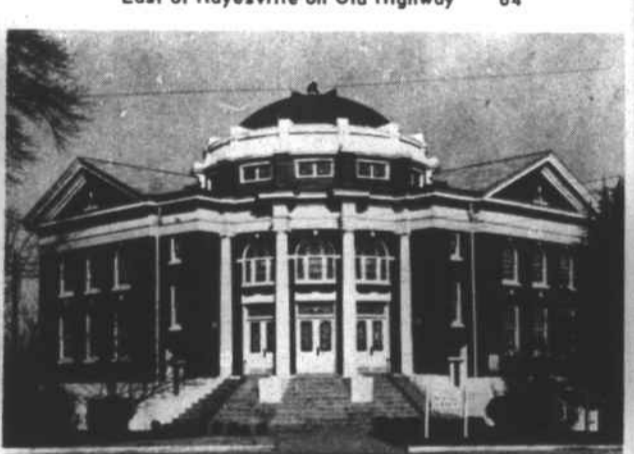

This Space For Sale

GOOD SHEPHERD EPISCOPAL CHURCH
Rev. H. C. Witter, Pastor - Located 1/2 Mile
East of Hayesville on Old Highway 64

FIRST BAPTIST CHURCH
Rev. William J. Thompson, Pastor
Located on Peachtree Street

FREE METHODIST CHURCH
Rev. Glen B. Rhodes, Pastor
Located On Valley River Avenue

ST. WILLIAMS CATHOLIC CHAPEL
Father Raymond Dehen, Pastor
Located on Andrews Road

FIRST METHODIST CHURCH
Rev. Clark W. Benson, Pastor -
Located on Valley River Avenue