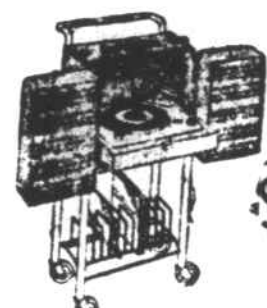

CHRISTMAS SPECIALS

GE 4-Speed Auto

RECORD PLAYER

$88.00

Ideal For That Teenager

STAND EXTRA

USE OUR EASY PAY PLAN JUST SAY CHARGE IT NO MONEY DOWN

NO PAYMENT 'TIL 65