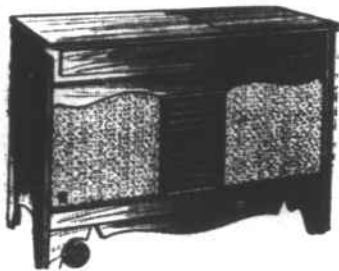

16 INCH G E PORTABLE TELEVISION

$109

MODEL M504Y

NO MONEY DOWN

19 INCH G E PORTABLE TELEVISION $139.00

MODEL 205-A