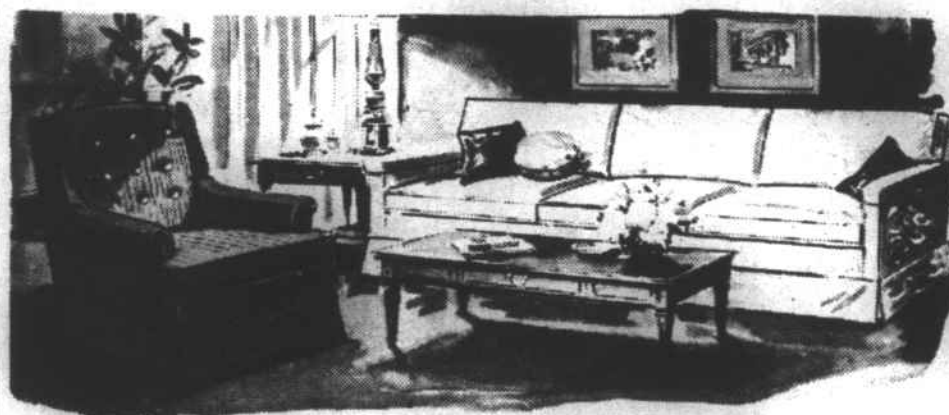

9-PIECE LIVING ROOM SUITE

- Dual Purpose SOFA BED
- MATCHING CHAIR
- 2 Throw Pillows, 2 Step Tables
- 1 Coffee Table, 2 Table Lamps

CHOICE OF COLORS Only $2.50 Weekly

167.88

COMPARE AT $189.95