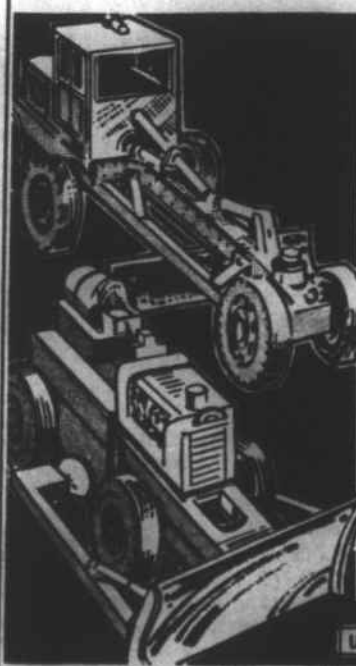

JUMBO ROAD BUILDING SET

BOTH FOR 1.00 SAVE!

Yes! For this low price you get both, a Jumbo 15" Road Grader and 12" Bulldozer. Made of sturdy and safe unbreakable plastic. Educational as well as fun. Both have realistic moving parts. You actually get 2 ACTION TOYS for the price of 1. Makes wonderful gifts and you do SAVE!

UNBREAKABLE PLASTIC