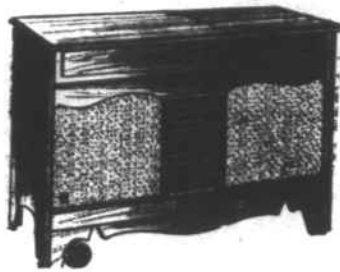

MURPHY TIRE & APPL. Co.

HOLIDAY SPECIALS

1965 MODELS ON DISPLAY

STEREO LISTENING IS BETTER THAN EVER
WITH THE **Kingsport** STEREO CONSOLE

EASY TERMS $138

Exclusive Man-Made Diamond stylus
--4 Speed automatic changer 45 RPM spindle Optional AM/FM Stereo Tuner with Stereo Star --Record Storage... All Wood Cabinetry.

-Exclusive Man-Made Diamond stylus
-G.E. Deluxe RD115 4-Speed Automatic Record Changer
-Syncro-Fine FM Stereo Tuner
-All-Wood Cabinet

$193