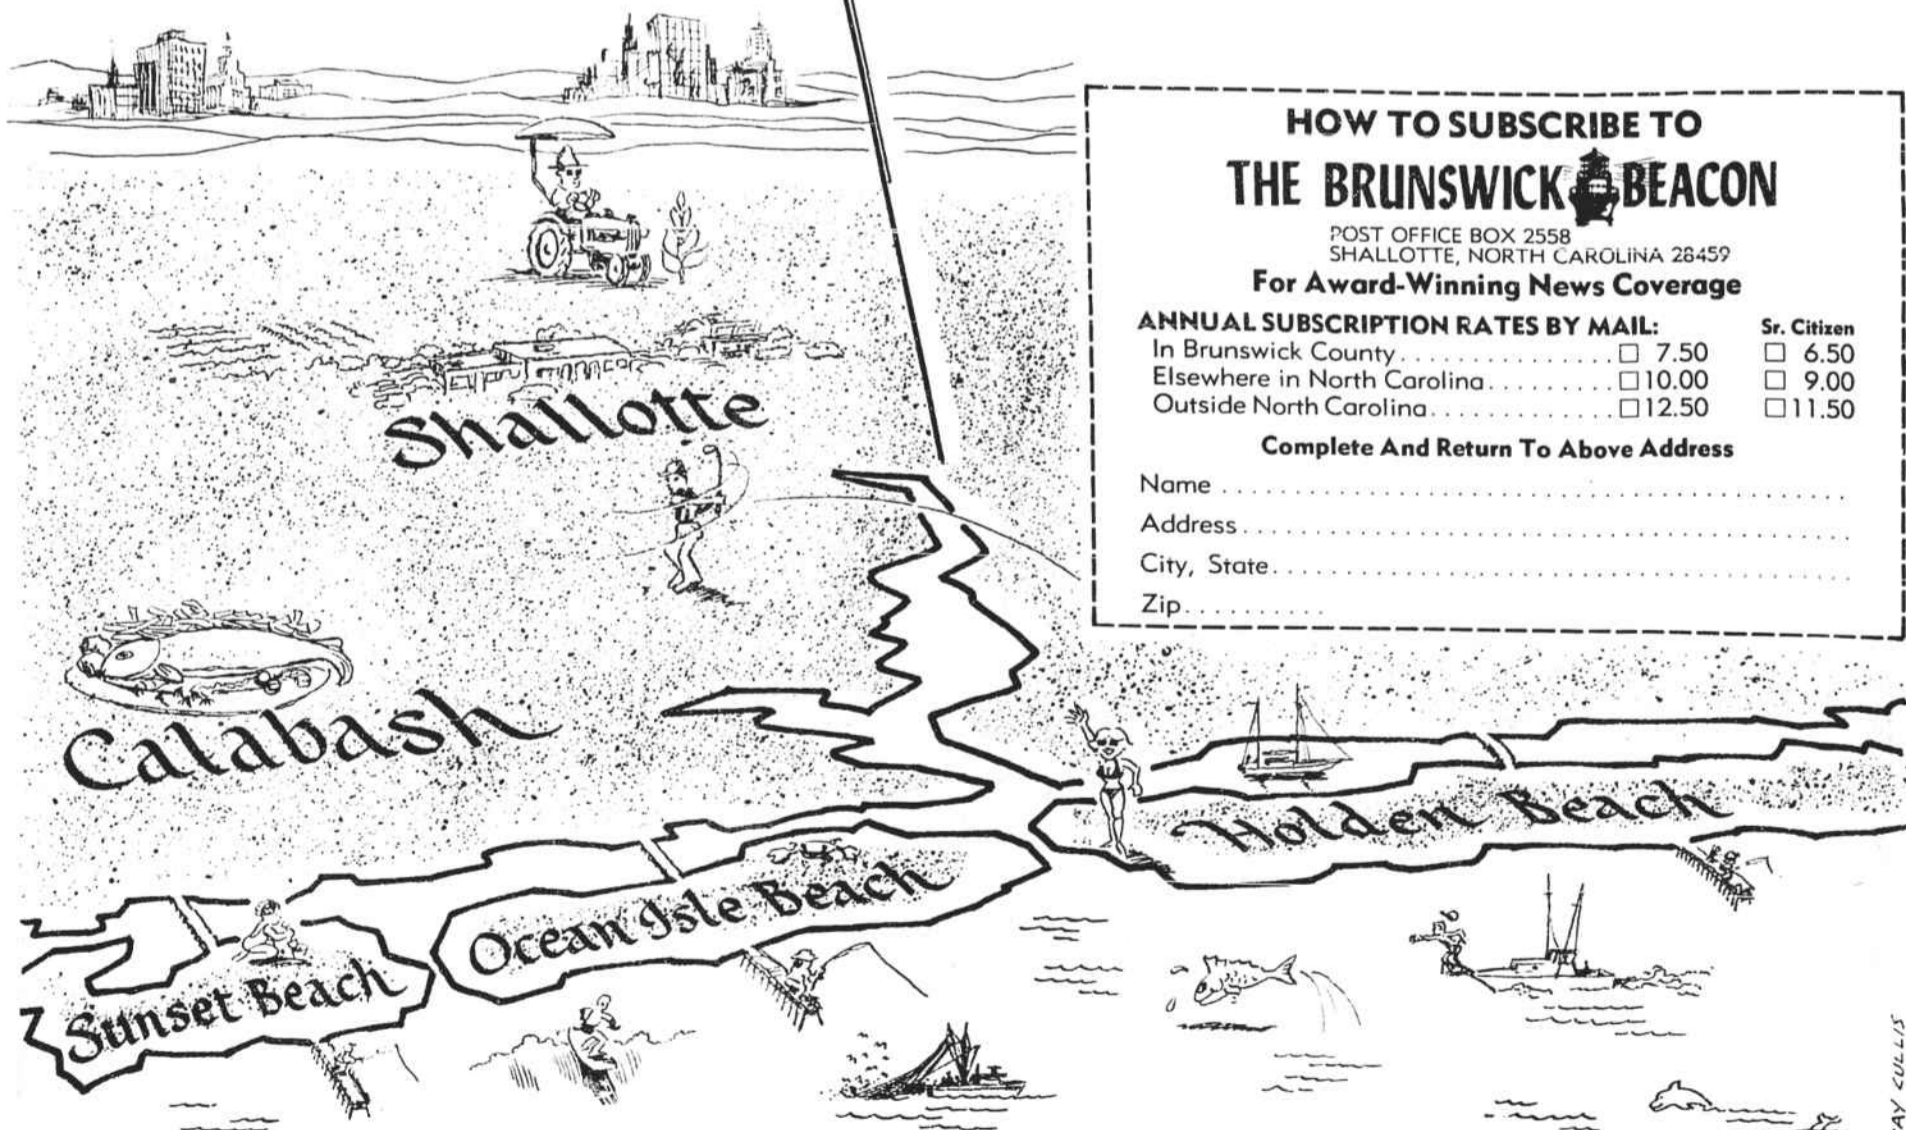

Nothing covers the South Brunswick Islands better than The Beacon!

**HOW TO SUBSCRIBE TO
THE BRUNSWICK BEACON**

POST OFFICE BOX 2558
SHALLOTTE, NORTH CAROLINA 28459

For Award-Winning News Coverage

ANNUAL SUBSCRIPTION RATES BY MAIL:		Sr. Citizen
In Brunswick County	<input type="checkbox"/> 7.50	<input type="checkbox"/> 6.50
Elsewhere in North Carolina	<input type="checkbox"/> 10.00	<input type="checkbox"/> 9.00
Outside North Carolina	<input type="checkbox"/> 12.50	<input type="checkbox"/> 11.50