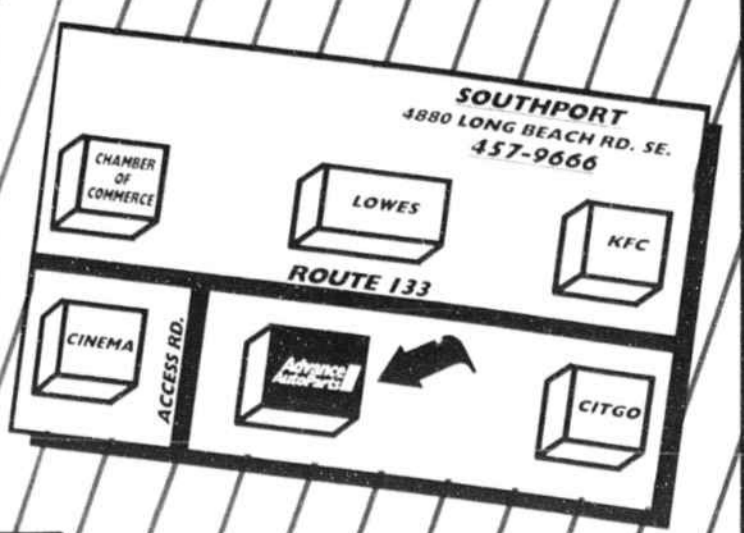

Advance Auto Parts

HELP US CELEBRATE THE GRAND OPENING OF OUR 287TH STORE!