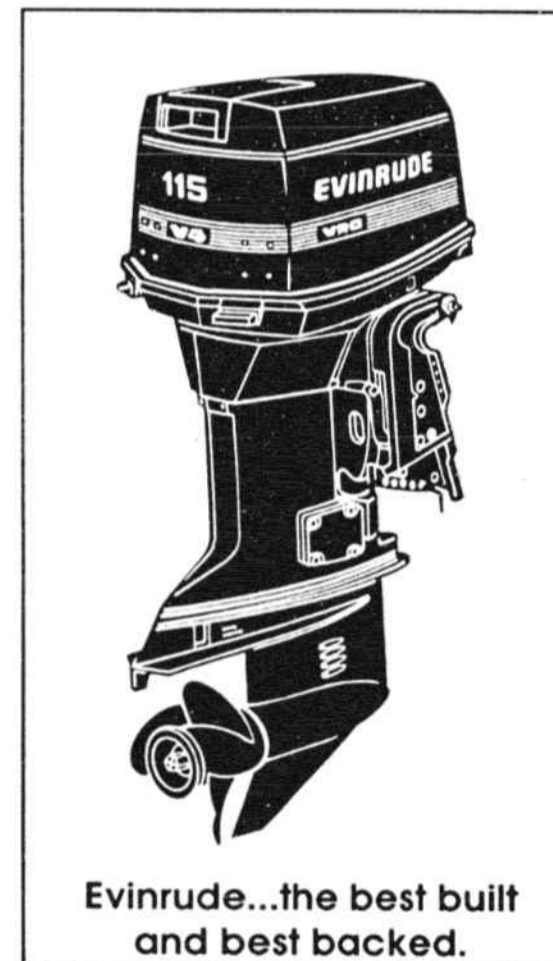

Evinrude...the best built and best backed.

SHALLOTTE MARINE SUPPLIES

MAIN STREET • SHALLOTTE • 754-6962