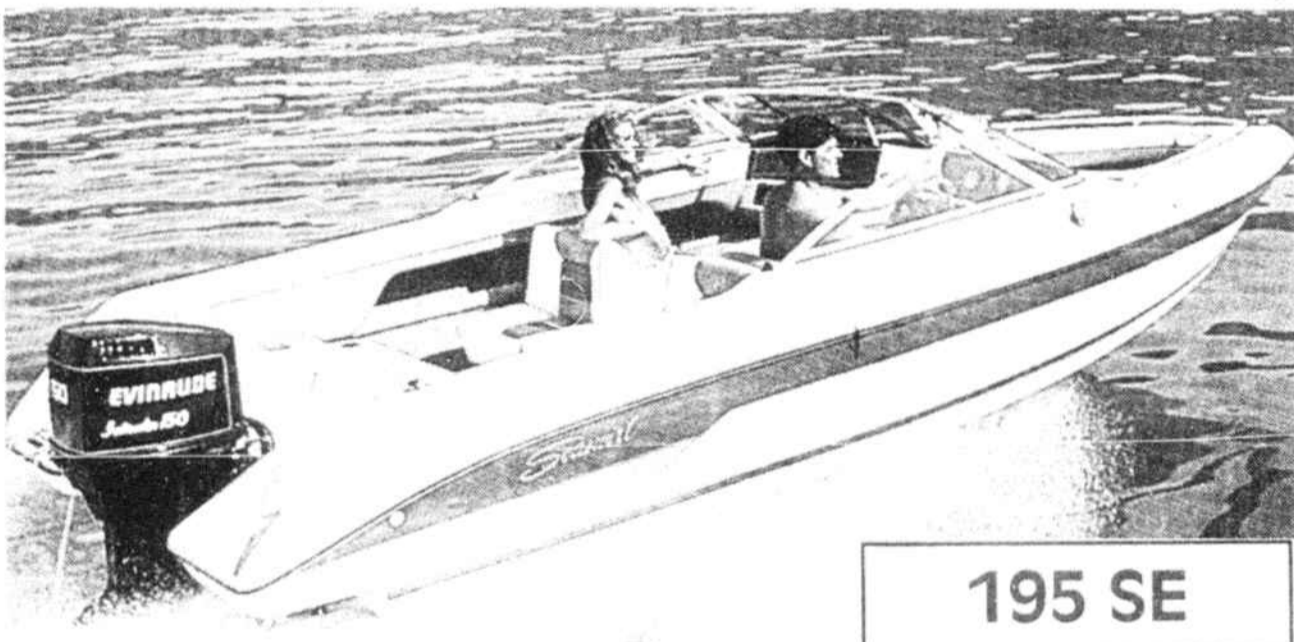

# EVINRUDE<sup>®</sup> OUTBOARDS

Introducing the Seaswirl 175 SE/LX, the 182 Striper and the 195 SE

Power your Seaswirl with a reliable and durable Evinrude.

**175 SE/LX**

**GENERAL SPECIFICATIONS**

Centerline Length: 17'3"  
Beam: 90"  
Approx. Weight: 1500 lbs.  
(without Engine)  
Fuel Capacity: 25 Gallons  
List Price: \$11,995

**Sale Price  
\$10,995**

**A great getaway boat**

This extra wide 17½ footer gives a stable ride with lots of room for family and friends—complete with an AM/FM cassette and loads of quality extras.

**182 Striper**

**GENERAL SPECIFICATIONS**

Overall Length: 17'3"  
Beam: 90"  
Approx. Weight: 1570 lbs.  
(without Engine)  
Fuel Capacity: 25 Gallons  
List Price: \$13,005

**Sale Price  
\$11,995**

**Good things come in small packages**

If an angler ever wants proof that "good things come in small packages," one look at the 182 Striper will do enough convincing to last a lifetime.

**195 SE**

**GENERAL SPECIFICATIONS**

Length with Platform: 20'1"  
Length without Platform: 18'9"  
Beam: 95"  
Approx. Weight: 1910 lbs. (without Engine)  
Fuel Capacity: 31 Gallons  
List Price: \$14,336