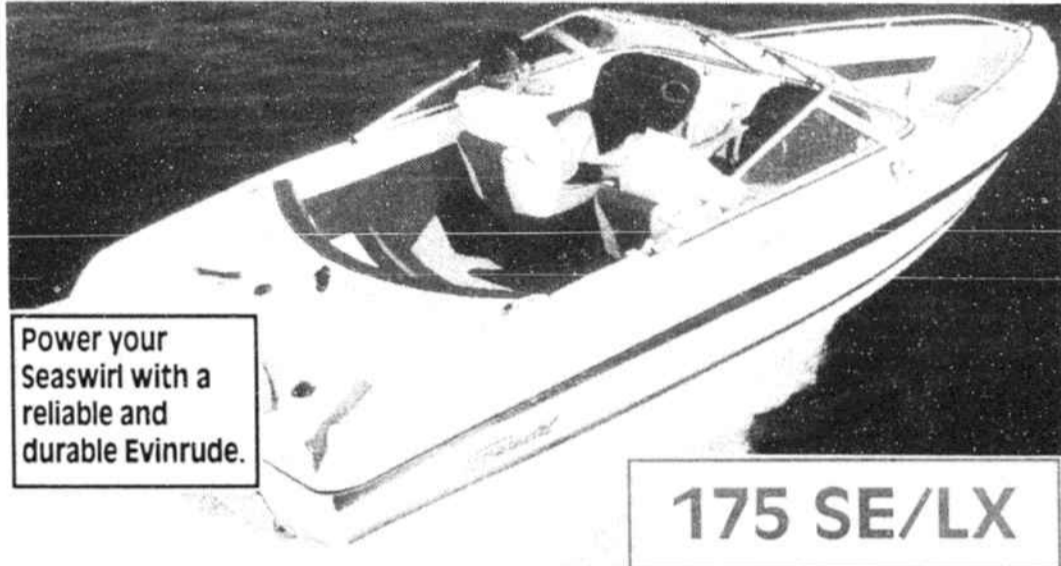

# EVINRUDE<sup>®</sup> OUTBOARDS

Introducing the Seaswirl 175 SE/LX, the 182 Striper and the 195 SE

Power your Seaswirl with a reliable and durable Evinrude.

**175 SE/LX**

**GENERAL SPECIFICATIONS**

Centerline Length: 17'3"  
Beam: 90"  
Approx. Weight: 1500 lbs.  
(without Engine)  
Fuel Capacity: 25 Gallons  
List Price: \$11,995

**Sale Price  
\$10,995**

**A great getaway boat**

This extra wide 17½ footer gives a stable ride with lots of room for family and friends—complete with an AM/FM cassette and loads of quality extras.

**182 Striper**

**GENERAL SPECIFICATIONS**

Overall Length: 17'3"  
Beam: 90"  
Approx. Weight: 1570 lbs.  
(without Engine)  
Fuel Capacity: 25 Gallons  
List Price: \$13,005

**Sale Price  
\$11,995**

**Good things come in small packages**

If an angler ever wants proof that "good things come in small packages," one look at the 182 Striper will do enough convincing to last a lifetime.

**195 SE**

**GENERAL SPECIFICATIONS**

Length with Platform: 20'1"  
Length without Platform: 18'9"  
Beam: 95"  
Approx. Weight: 1910 lbs. (without Engine)  
Fuel Capacity: 31 Gallons  
List Price: \$14,336