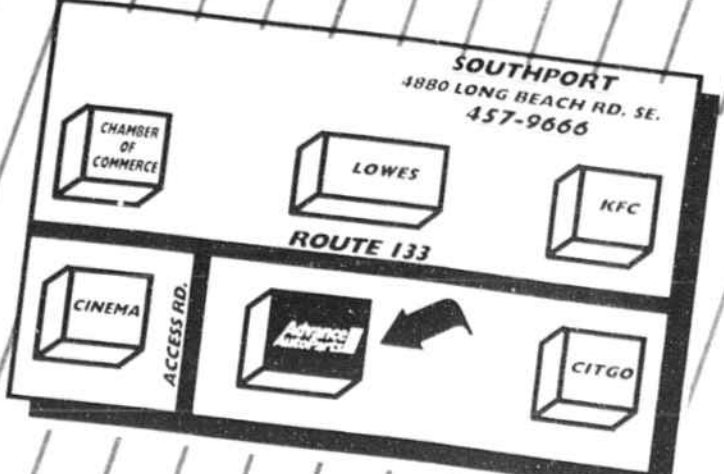

Advance Auto Parts

HELP US CELEBRATE THE GRAND OPENING OF OUR 287TH STORE!

Now Open - New Location!

Add more life to your car.

Havoline 20W50, 10W30, 10W40 or 30Wt. Motor Oil

.89

Each Qt./LIMIT 1 CASE
Reg. Price Thereafter