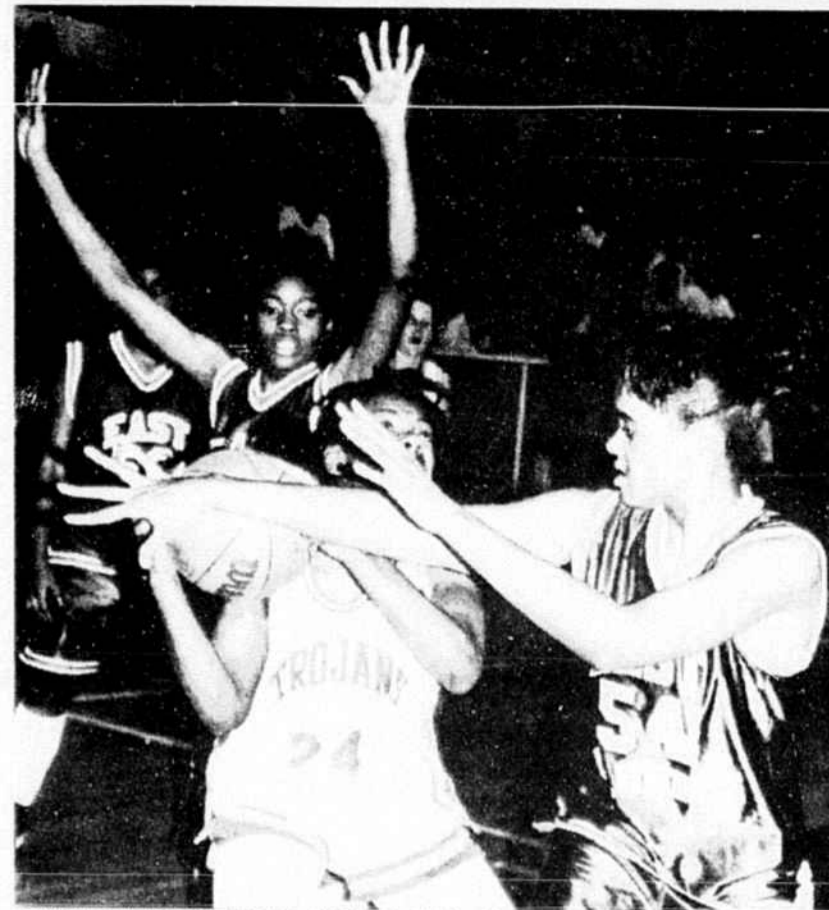

FORWARD FELECIA MORGAN looks to score for the Lady Trojans over East Columbus' Shawnda Moore.

RICK EDWARDS
REGIONAL
AUTOMOTIVE OUTLET

$49 DOWN AND YOUR GOOD CREDIT DELIVERS!

WHITEVILLE, NC

Dodge Caravan **$49 DOWN DELIVERS!** Plymouth Voyager

Chevy Cavalier **$49 DOWN DELIVERS!** Pontiac Sunbird

Dodge Spirit **$49 DOWN DELIVERS!** Chevy S-10

Dodge Intrepid **$49 DOWN DELIVERS!** Buick LeSabre

$49 DOWN Largest Used Car Selection in the Region DELIVERS!

'92 GEO PRIZM	'90 PONTIAC SUNBIRD	'89 PLYMOUTH VOYAGER	'92 CHEVY S-10 4x4
'92 CHEVY CAMARO	'90 PONTIAC GRAND AM	'92 OLDS DELTA ROYALE	'92 CHEVY S-10

RICK EDWARDS
•Chevrolet•Geo•Pontiac•Buick•Chrysler•Plymouth•Dodge•
AN EDWARDS BROS. CO.
Mon-Fri 8 am-6 pm Sat 9am-1 pm SPECIAL APPOINTMENTS AVAILABLE
642-3153 1-800-280-RICK
HWY. 130 E. across from Lowe's Whiteville, NC

Congratulations Quoi-Shu

Love, Mom & Dad

HIGH QUALITY BONDS

Up To **7.00%*** Yield

If you are a prudent, conservative investor looking for high yields, consider your alternatives.

Bonds Can Provide:

- **QUALITY**
  Rating in one of the top three categories—Moody's (Aaa, Aa, A); Standard and Poors (AAA, AA, A).
- **SECURITY**
  Issued by the largest U.S. corporations, banks, and utilities.
- **LIQUIDITY**
  Bonds may be sold prior to maturity in the secondary market (prices subject to market fluctuations).

For more information about high quality bonds, or other investments, call me at (919) 763-1641 or 1-800-288-5055.

Frank D. Volt

Wheat First Securities
Wheat First Securities, Inc. • Leverage and S&P
207 S. Second St. • Wilmington, NC 28401
*Yields subject to market conditions

The Benefits of Belonging to Modern Woodmen of America

- ✓ **Benefit:** Family financial security through quality life insurance and annuity products.
- ✓ **Benefit:** Family life enrichment through fraternal programs. Camp meetings for families and youth club meetings for children.
- ✓ **Benefit:** Fraternal benefits help families in times of temporary need or crises. Family helpline, scholarships, medical information and more.
- ✓ **Benefit:** Community service programs, nationally coordinated, allow members to work together to make a difference in helping to solve local community needs. Matching funds projects; ecology, safety awareness and bicycle safety programs; and civic oration contest head the list.
- ✓ **Benefit:** Strong roots, financial stability. Established in 1883, Modern Woodmen is one of the nations leading fraternal benefit societies. Rated A+ (superior) by A. M. Best Co.; AA+ by Duff & Phelps.

Glenda J. Barefoot, FIC
Shallotte
910-754-5454

Bringing Families Together

MODERN WOODMEN OF AMERICA
A FRATERNAL LIFE INSURANCE SOCIETY
HOME OFFICE • ROCK ISLAND, ILLINOIS

LIFE • ANNUITIES • IRA'S • FRATERNAL PROGRAMS