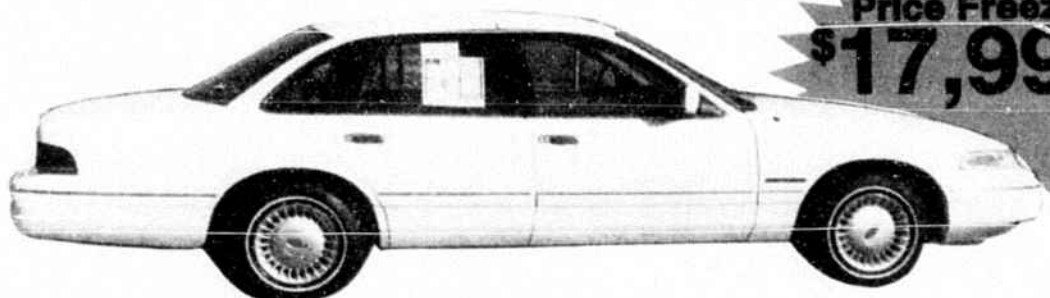

### TEMPO GL ONLY \$116

per mo.

Auto & A/C

Sale price on this '90 model \$4,990. 42 payments, 11% APR w/\$990 down

Stock #PO48A

Price Freeze  
**\$17,994**

Stk #8062