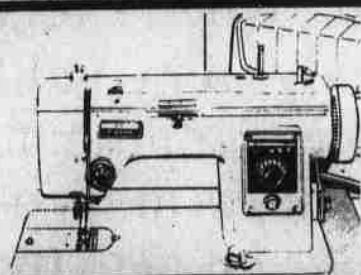

**PORTABLE ZIG-ZAG
SEWING MACHINE WITH CASE**

Portable! Capable! With push-button
reverse; stitch regulator; automatic
bobbin winder; built-in light. Thread
tension selector and drop feed control.
Light, strong plastic carrying case.

$64⁰⁰