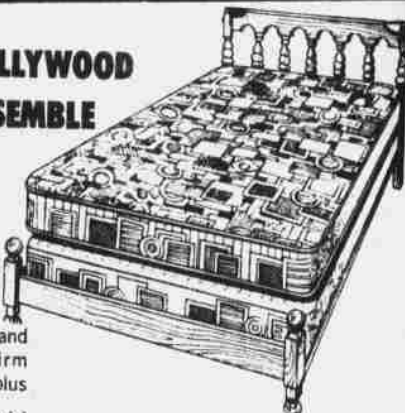

You get twin-size head and
foot boards, medium firm
mattress, box springs, plus
heavy steel side rails...
how's that for value?

**'IMPERIAL' MATTRESS
OR BOX SPRINGS
SALE**

$39⁸⁸
Twin or
Full Size

For sleep's sake, don't miss this terrific value! Deluxe quilted
innerspring mattress upholstered in cushioned cotton felt. Pre-
built borders; floral fabric ticking. Balanced box springs.

QUEEN-SIZE SET 60" WIDE, 80" LONG SALE $117 Set
3-PC. KING-SIZE SET 78" WIDE, 80" LONG SALE $177 Set

PORTABLE ELECTRIC HEATERS