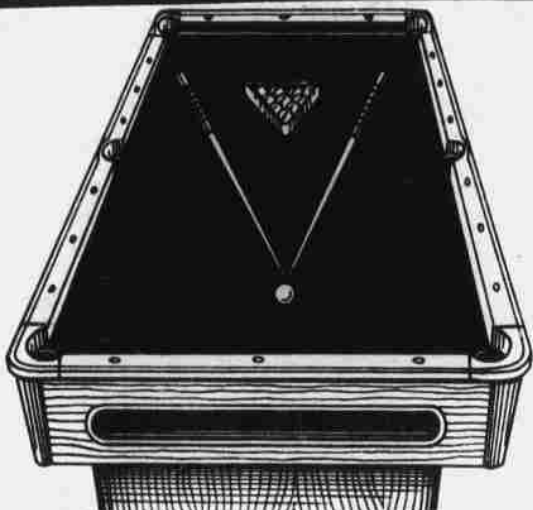

Grants
FIGHTS INFLATION

our
Choice

Oct. 30 through Nov. 26, 1972

**A FAMILY-SIZE
10 POUND TURKEY**

OR

**$5 IN MERCHANDISE
OF YOUR CHOICE**

When you open your new credit account
and spend $50 or more

OR

Spend $50 or more on your present Coupon,
Big Ticket, or Charge Account on any
one day from Oct. 30-Nov. 26.

"Minnesota Fats"
POOL TABLE FOR YEAR 'ROUND
FAMILY FUN!

1. 7 x 3 1/2' size table
   - Automatic ball return
   - 2 each 52" cue sticks
   - Bridge head
   - Triangle, chalk
   - 16 2 1/4" balls
   - Minnesota Fats rule book
2. **$64⁰⁰**

**COMPLETE HOLLYWOOD
DELUXE ENSEMBLE**

SALE
$88