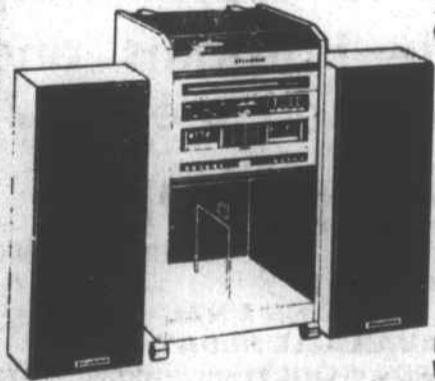

SYLVANIA'S BEST AM/FM/CASSETTE STEREOS

REG. 499.95 WRD 140WA..... SALE **399.95**

REG. 599.95 WRO 141WA..... SALE **499.95**

PLUS IF YOU BRING THIS AD YOU GET AN ADDITIONAL 10% OFF

TAPPAN ELECTRIC & GAS RANGES