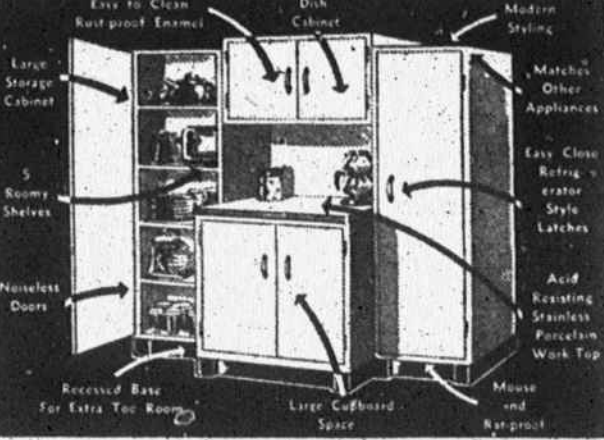

9x12 FELT BASE RUG
With Purchase of Ensemble ...

$1.

$1. DOWN DELIVERS!

BIG CEDAR ROBE
Reduced!
$44⁹⁵