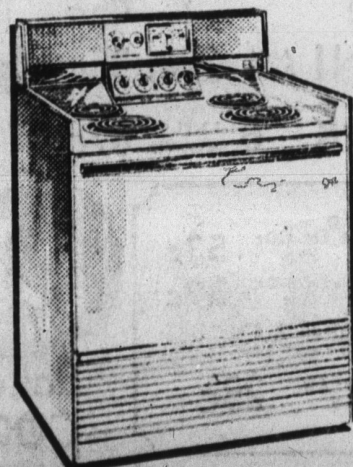

5-PIECE MODERN
BEDROOM GROUP

You'll love the artistic design from the curved fronts to the framed mirror. Includes Triple Dresser, Mirror, Chest and Bookcase Bed plus Mattress and Boxspring.

$168
NO MONEY DOWN!

30" KELVINATOR ELECTRIC RANGE