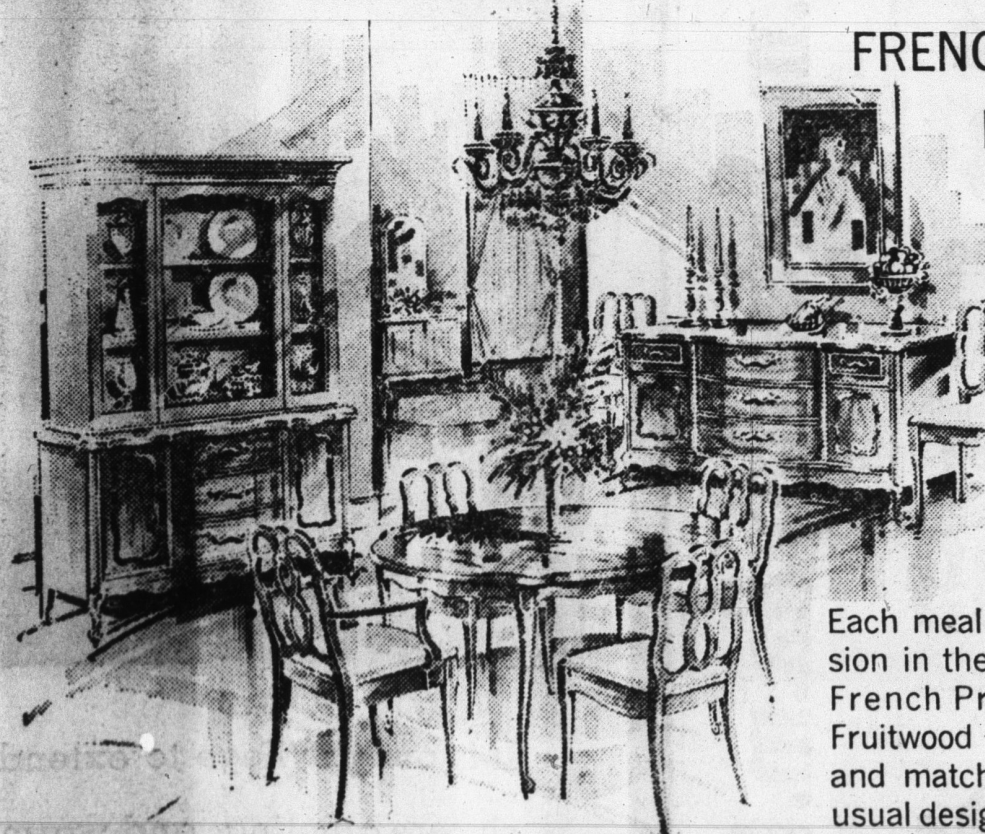

FRENCH PROVINCIAL
DINING PIECES

OPEN STOCK
$109^{EA. PC.}

- OVAL EXTENSION TABLE • BUFFET
- CHINA CABINET
- 5 SIDE AND 1 ARM CHAIR

Each meal becomes a grand occasion in the impressive elegance of French Provincial Dining Room. Fruitwood finished cherry veneers and matching hardwoods and unusual design adds a touch of beauty and quality.

NO MONEY DOWN... EASY TERMS!