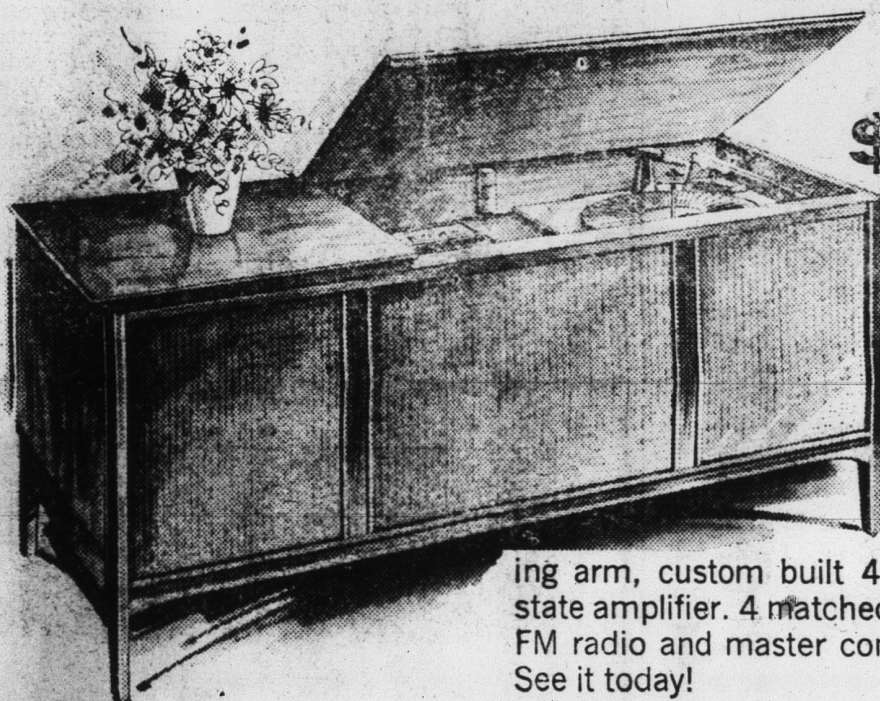

Save Now on Precision Crafted ADMIRAL!

SOLID STATE STEREO CONSOLE

with FM/AM RADIO
$189⁹⁵
NO MONEY DOWN!