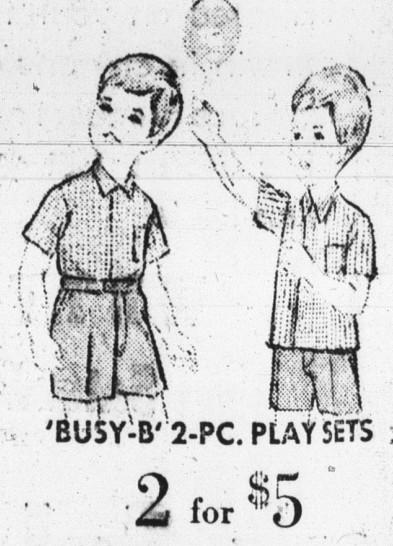

'BUSY-B' 2-PC. PLAY SETS
2 for $5

Woven stripe or check button-down shirts with solid Dacron® polyester and cotton shorts. Boys' 2-4.