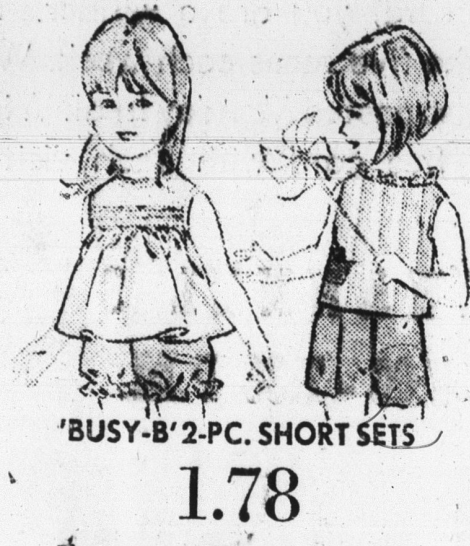

39.78

A beautiful new pattern in the traditional mood. Perfect choice with your very best china, yet so sensibly priced you can enjoy it day after day! You get years of excellent service too, because International gives you extra plate at points that show most wear. And look — all the "basic" pieces to serve a dozen people PLUS two tablespoons PLUS handsome drawer-chest. See "Camelot" right away! Ask too about Layaway.