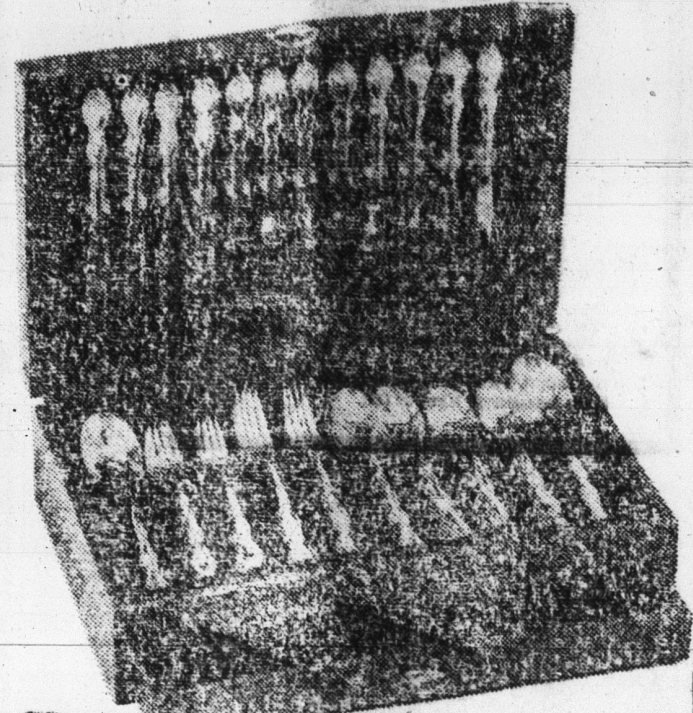

sale!

YOU GET 12 EACH:
hollow handle knives with forged blades
salad forks
feed tea spoons

dinner forks
dessert spoons
teaspoons

PLUS THESE EXTRAS:
tablespoon
pierced tablespoon

FAMOUS ORIGINAL ROGERS
SILVER PLATE
74-piece service for twelve
made by International Silver

39.78

A beautiful new pattern in the traditional mood. Perfect choice with your very best china, yet so sensibly priced you can enjoy it day after day! You get years of excellent service too, because International gives you extra plate at points that show most wear. And look — all the "basic" pieces to serve a dozen people PLUS two tablespoons PLUS handsome drawer-chest. See "Camelot" right away! Ask too about Layaway.