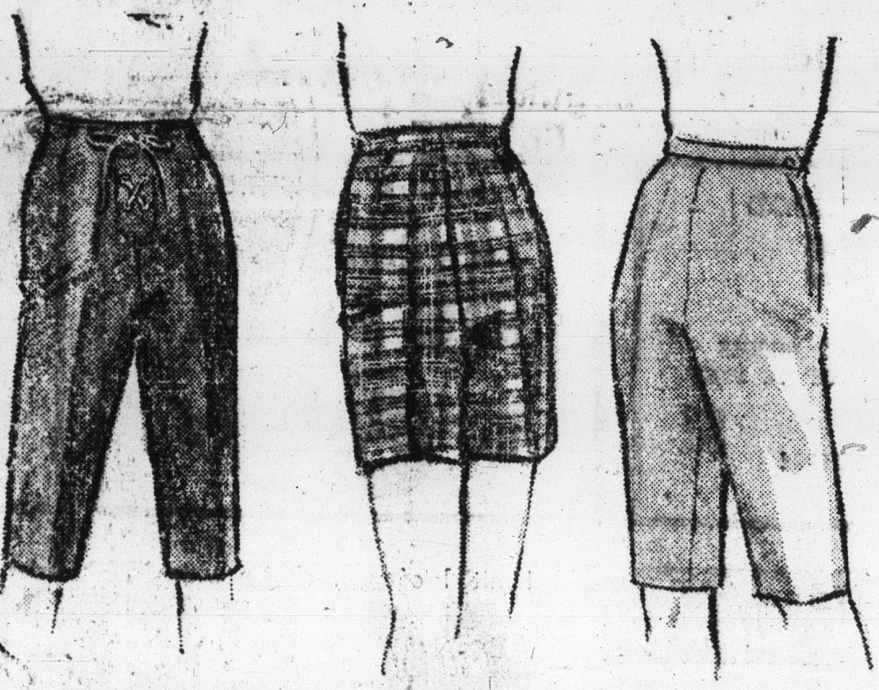

MANY FABRICS AND COLORS—SOME NEVER NEED IRONING
Jamaicas and Kneeknockers
2 prs. for 5.00

Twills, denims, sturdy duck! Plaids, flower print, those marvelous stretch fabrics! Some with elasticized button tabs, others with surfer lacings, elasticized web belts. All machine wash, many are permanent pressed, never need ironing. Misses' sizes 8 to 20 in the group. Great buy—come early!