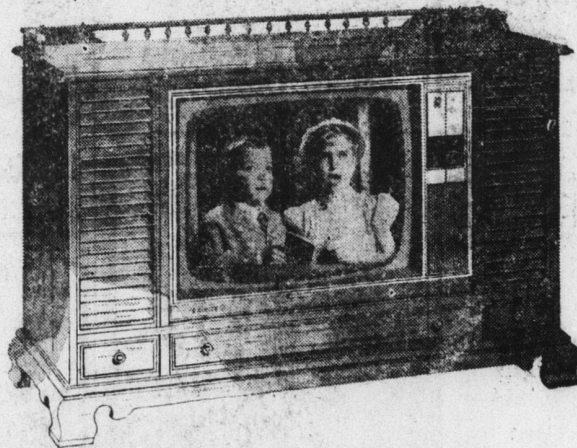

charming Early American style

FROM THE DECORATOR GROUP

Early American styled console with distinctive Early American styled pegged gallery. Softly contoured feet, simulated drawers and horizontal wood louvers. In genuine Maple veneers and select hardwood solids with the look of fine distressing. New Zenith Super 50 Handcrafted Chassis with no printed circuits, no production shortcuts for unrivaled dependability. Super Gold Video Guard Tuning System with exclusive gold contacts for longer TV life, greater picture stability and ultra sensitive reception. Zenith AFC—Automatic Fine-tuning Control. Two 9" oval twin-cone speakers. VHF and UHF Spotlite Panel. Zenith Automatic VHF "Touch Tuning" Bars. Zenith Easy-Access Front Convergence Panel Assembly.

The Trumbull • Model Y4547M

$810.95