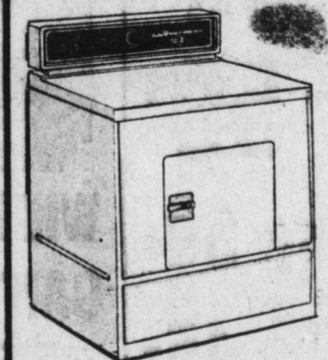

PHONE 739-5451 Kings Mountain, N. C.

Hotpoint GUARANTEE OF SATISFACTION

INCREDIBLE!

Single Speed-3 Cycle Hotpoint Washer now only $169.95 ex.

Washes from 2 to 12 pound loads without special attachments. 2 wash and rinse temperature selections, three deep bath wash cycles, safety lid, smooth wall spin tub; heavy duty motor, and porcelain finish inside and outside. See this terrific buy today!

2-Speed Decorator HOTPOINT Automatic Washer now only $189.95 ex.

Custom crafted with all porcelain finish outside and inside, rugged commercial size transmission, wash any size load from 2 to 12 pounds, simply adjust for heavy or regular soil loads, plastic covered clothes guard, keeps load under water at all times. Smooth wall spin tub. See it today at Sterchi's!

Two-Speed, Three Cycle HOTPOINT Automatic Washer now only $199.95 ex.

Features 2-speed flexibility, 3 fountain filtered wash cycles, washes 2 to 14 pound loads, 3 wash temperature selections, 2 rinse temperatures, 2 water level selections, safety lid and 1/2 H.P. commercial sized motor. All porcelain finish inside and outside. See this terrific washer today!

Hotpoint GUARANTEE OF SATISFACTION

Hotpoint GUARANTEE OF SATISFACTION

Hotpoint PORCELAIN INSIDE AND OUT