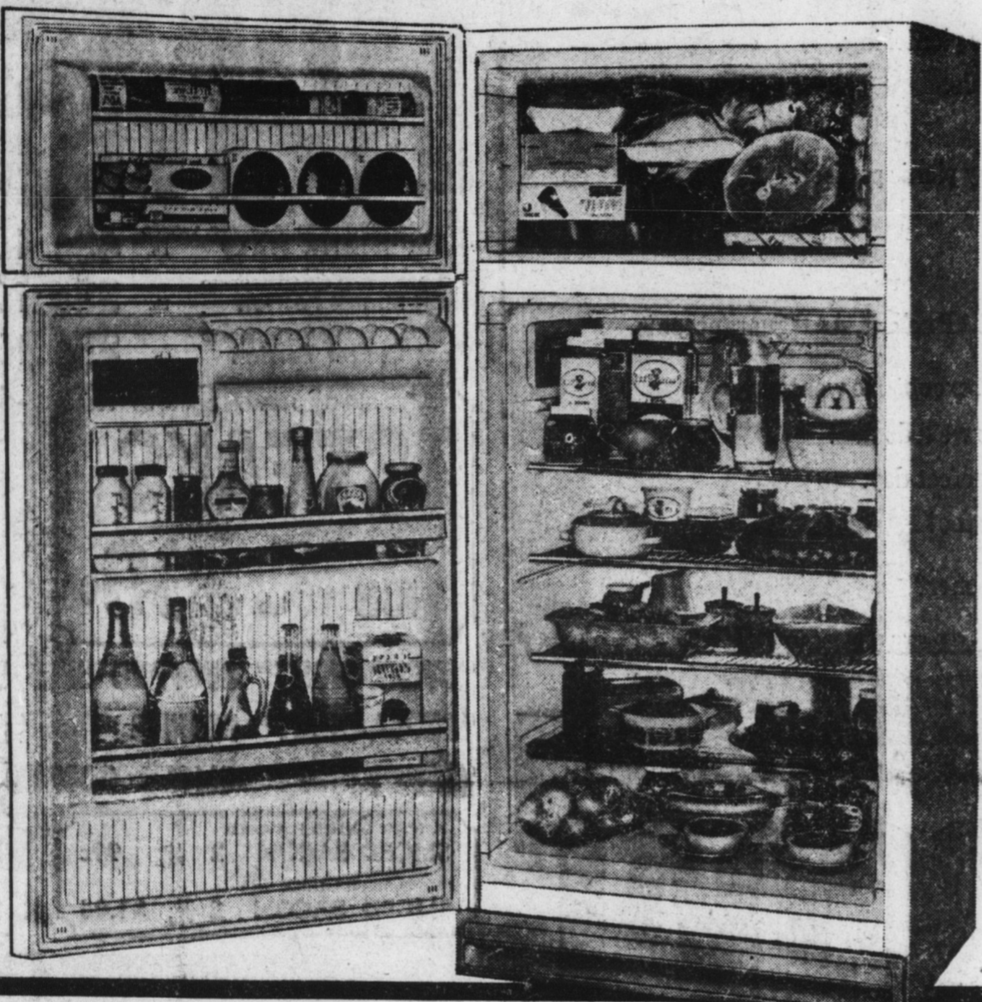

About the school. There are no drop-outs as the students are carefully selected and only 24 are admitted at a time. To qualify for the course, a student must be a graduate of an Ontario secondary school and have experience in

There are no tuition or residence fees and students receive an allowance of $18-$24 per week.

The National Parks Diploma is widely recognized in horticultural circles. The School of Horticulture is an outgrowth of the expansion of the Niagara Parks System, in the region of Niagara Falls, on the Canadian side.

curriculum in Ornamental Crops Technology which is a two-year terminal course in our NCSU Agricultural Institute.

and half turpentine. Rub with No. 000 steel wool following the grain of the wood. Polish with a clean cloth.

Having A Wedding? Call Paul Lemmons Phone 487-4502 Photographer

3 DAY SALE OF APPLIANCES!

Sterchi's Carload Buying Saves You More!

14 CU. FT. 2-DOOR KELVINATOR REFRIGERATOR-FREEZER

$199

and your old Refrigerator

- ✓ Freezer Stores up to 100 Lbs.!
- ✓ Deluxe Door Shelves!
- ✓ Two Ice Trays!
- ✓ Magnetic Door Closures!

Imagine, this big refrigerator can be yours for less than $200. Handy door shelves for extra storage. See this great buy at Sterchi's today and save!

5000 BTU Hotpoint Air Conditioner

Why swelter when you can be comfortable at this special low price?

22 CU. FOOT KELVINATOR

FOOD FREEZER

$269

NO MONEY DOWN!

Features cold-wall freezing system, counter-balanced lid, metal liner of baked enamel finish... scratch and alkali resistant. Balloon type door gaskets provide air tight seal. See it today at Sterchi's!