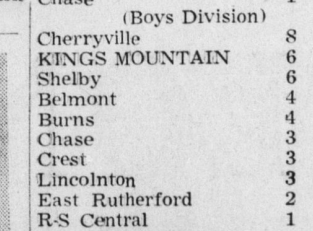

HEAVILY GUARDED — Kings Mountain's Nancy Reynolds (54) is surrounded by a pair of unidentified Shelby players during action at KMHS gym Friday night. Mountaineers won, 32-21.