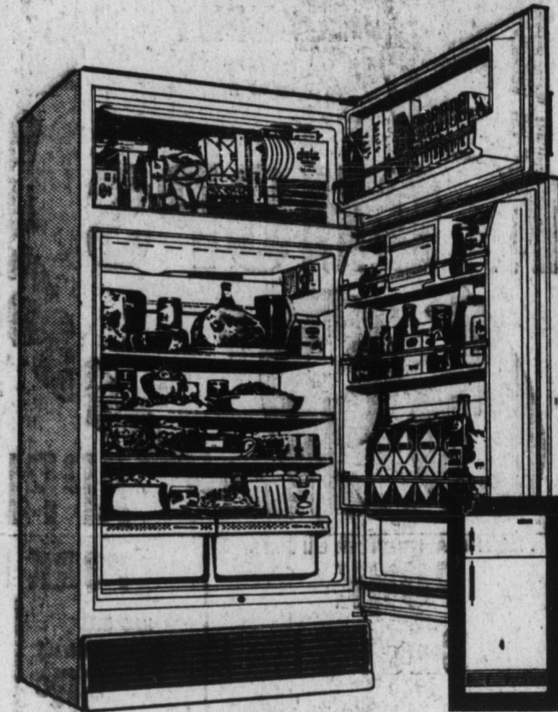

WHILE SUPPLY LASTS - THIS WEEKEND
ONLY!

GUESS THE WEIGHT OF THE HOG IN THE WHIRLPOOL FREEZER

AND IT'S YOURS **FREE**
THE CLOSEST GUESS WINS IT
WINNER DETERMINED ON SATURDAY EVENING

THURSDAY

FRIDAY

SATURDAY ONLY

NOW!

WHIRLPOOL REFRIGERATORS

- Big 14.2 Cu. Ft. Family Size Capacity
- Never Needs Defrosting
- 105 Lb. Zero Degree Freezer
- Twin Crispers

Never At A Lower
Price

ONLY **\$239⁹⁹** W.T.

ETM14J

IT'S THE SIDE-BY-SIDE MODEL THAT'LL FIT IN THE SAME
KITCHEN FLOOR SPACE AS CONVENTIONAL MODELS!