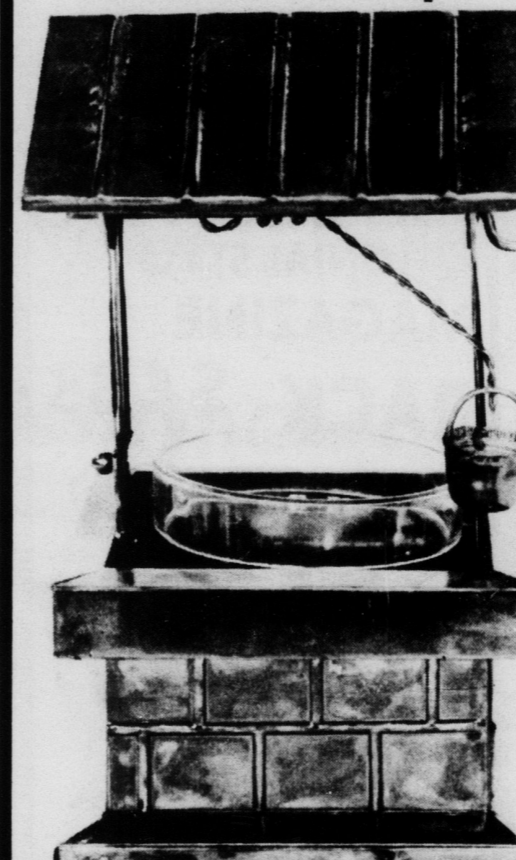

**10' x 10'
STORAGE SHEDS**

149.00
Value
10'x10' GALVANIZED STEEL
VISIT OUR BUILDING DISPLAY LOT!
$129

**DELUXE
SELF
PROPELLED
MOWER**

$139⁹²
3.5 HP
22" Cut
Front Wheel Drive

**CHAIN DRIVE
GARDEN TILLER**

By MURRAY

- FOLD DOWN HANDLE
- ADJUSTABLE DEPTH BAR
- DRIVE CLUTCH

REGULAR $199.95 **137⁷⁷**

**25" RIDING MOWER
5 HP BRIGGS &
STRATTON ENGINE**

$349⁹⁹
Reg. 469⁹⁹
SAVE
$120⁰⁰

1977
MURRAY

STURDY
3-SPEED
TRANSMISSION

**DELUXE 5 H.P.
TILLER**

HAS FIVE WHEEL
ADJUSTMENT
HEIGHTS

ADJUSTABLE
HANDLES!

CHAIN
DRIVE!

THREE CUTTING
WIDTHS 14", 26" 28"

DRIVE CLUTCH

$239⁹⁶
REGULAR $299.95

#7-1190

Black & Decker.

**DELUXE LAWN
EDGER**

$54⁸⁸

#8220

NYLON CORD
SPIN TRIM

$26⁸⁸

#8205

*Black &
Decker.*

CORDLESS
UPRIGHT
TRIMMER

$24⁸⁶

Black & Decker.

**CORDLESS
GRASS SHEAR**

$12⁸⁸

16" ELECTRIC DELUXE SHRUB
& HEDGE TRIMMER #8124

$28⁸⁸

HEAVY
DUTY

**DESK
TOP
TERRARIUM**

$286

11" High
7" Wide
Crystal
Upper Portion
With Gold Base

**POPPY PLANTER
With Tray 4 3/4 by 4**

A BEAUTIFUL PLANTER
CLARK LOW! LOW PRICE
NOW **$1.00** Reg. $2.29

PLANT MISTER

99c

FOR YOU
FOR GIFTS
IN
BREAK
RESISTANT
PLASTIC
BRIGHT
COLORS
USEFUL
DECORATIVE
PRACTICAL

**POLY
ANGLED
BROOM**

$1.99

Reg. 3"
Save 2"

Fantastic Value
Picks Up
All
Dust!!!

**Wooden Kitchen
Tools**

29c
EACH
Reg. 49c

Five Wooden Kitchen Tools.
Assorted labels included.
13" x 4" x 23 4"

3 Tier Planter

With Flower Pots

$3.49
Reg. 6⁰⁰

3"
Pots
Included
Wrought
Iron
Stand

**WISHING WELL
PLANTER
9" HIGH 5" Deep**

$1.88
EACH

Reg. $4.99

Fashioned
Like
An Old-
Time Well.

Has
Coppertone
Finish.

Removable
Inner
Pot Has

Diameter

**Sturdy Wood
PLANT
STAND**

$4.99
Reg. $9.95

PLATFORMS
ROTATE AS
DESIRED . . . .

2 1/2
FEET
TALL

Holds 4
Planters

MADE OF
FINE
SELECTED
HARDWOOD!