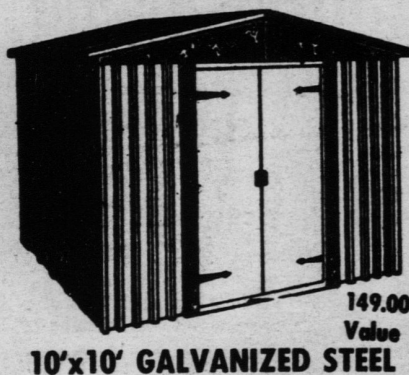

**10' x 10'
STORAGE SHEDS**

149.00
Value
10'x10' GALVANIZED STEEL
VISIT OUR BUILDING DISPLAY LOT!
$129