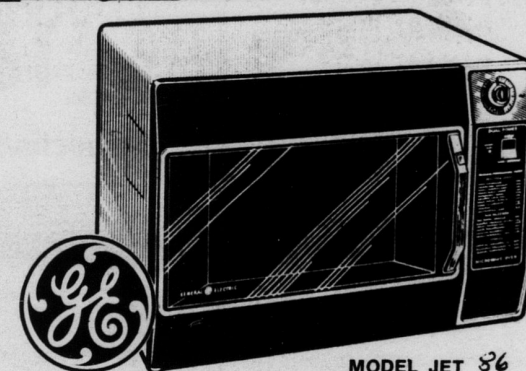

MODEL JET 86

COUNTERTOP MICROWAVE OVEN

- 2 power levels for cooking
- 2 speed 35 minute timer
- Special defrost cycle
- Big capacity—1.3 cu. ft.

$299