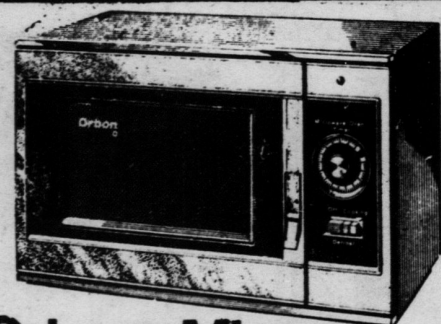

11.6 CU. FT. UPRIGHT FREEZER Door lock, self-ejecting key Only 28" wide, 61" high. MODEL CA-12C
3 refrigerated shelves plus top cold plate for fast freezing. Door shelves and juice can rack.

$268⁰⁰