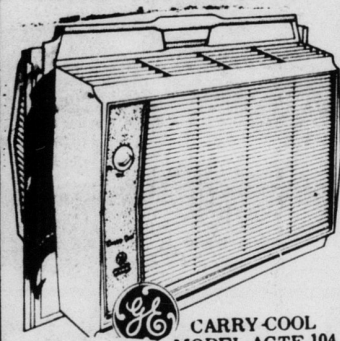

- Removable Oven Door
- Porcelain Enamel Broiler Pan and Chrome-plated Rack
- Full Width storage drawer with clean sweep design
- Rotary infinite heat surface unit controls

REG. $229.95

SAVE $41.95

$188 W.T.

PORTABLE COOLING You Can Afford