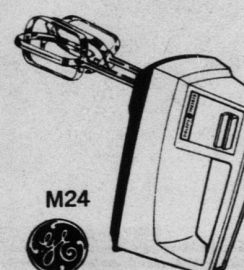

- CHROME
- AVOCADO
- HARVEST GOLD
- POPPY

Reg. 16.95

$12⁸⁸

3 SPEED MIXER VALUE!

Reg. 14.93 $9⁹³