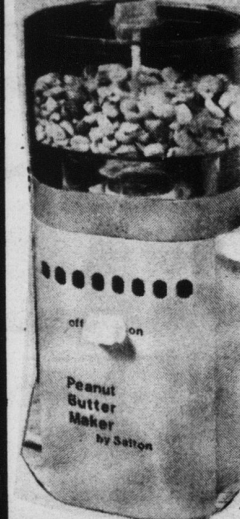

Corn butters itself while its pops! Large 4 quart capacity; fully automatic. Cover flips over for use as a serving bowl. (25467)

$12⁸⁸

Reg. 19.95

SELF-BUTTERING CORN POPPER

HOME MADE PEANUT BUTTER MACHINE