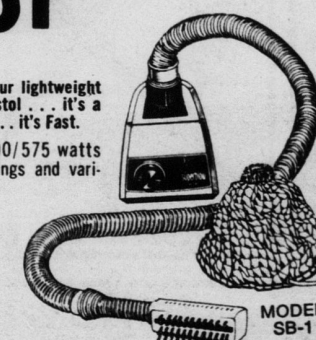

FACTORY DIRECT PRICES!

BUY NOW & SAVE!

CU. FT.	HOLDS	SALE
5.3	182-lbs.	$179
8	282-lbs.	$199
10	352-lbs.	$229
15	518-lbs.	$259
20	710-lbs.	$299
25	885-lbs.	$330

Freezer living - Economical, Convenient

11.6 CU. FT. UPRIGHT FREEZER Door lock, self-ejecting key Only 28" wide, 61" high. MODEL CA-12C
3 refrigerated shelves plus top cold plate for fast freezing. Door shelves and juice can rack.

$268⁰⁰

Orbon Microwave Oven $212

CLARK'S BIG

GE Washer 16 Lb. Capacity

$214

FULLY AUTOMATIC

- Famous GE Activator® Agitator - for thorough but gentle cleaning
- Balanced load control.
- Positive water fill - washer will not start until proper water level is reached.
- Porcelain-Enamel lid, top, wash basket and tub.
- Heavy-Duty GE motor.

Timed Automatic Dryer has Permanent Press Cycle!

MODEL DDC0580

- 3 Temperature Selections - Normal, Delicate and Fluff
- Manual selection of drying time up to 130 minutes
- Separate Start Switch
- Removable "Up-Front" Lint Filter
- Large loading port
- Electronically Tested Dependability

NOW ONLY $174⁰⁰

Big Freezer in 17.6 cu. ft. No-Frost Refrigerator.

- 17.6 CU. FT. NO-FROST REFRIGERATOR-FREEZER
- 4.65 cu. ft. freezer.
  - *Two Ice 'n Easy trays.
  - Power saver switch can help reduce cost of operation.
  - See-thru crispers and adjustable meat keeper.
  - *Automatic icemaker available at extra cost.
  - 3 adjustable shelves.
  - Rolls out on wheels.
  - Only 30 1/2" wide, 66" high.

$396 W.T.

Only 4 To Sell

White Only!

MODEL TBF-18C

UPSWEPT COOKTOP WITH CALROD® SURFACE UNITS

- Removable Oven Door
- Porcelain Enamel Broiler Pan and Chrome-plated Rack
- Full Width storage drawer with clean sweep design
- Rotary infinite heat surface unit controls

REG. $229.95

SAVE $41.95

$188 W.T.

PORTABLE COOLING You Can Afford

CARRY-COOL MODEL AGTE 104

- Easy installation.
- Proven rotary compressor.