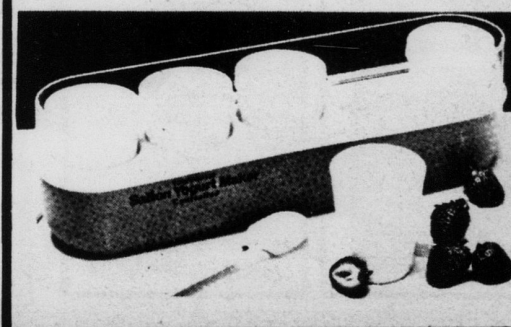

$12⁸⁸

Reg. Price 22.95

Salton Yogurt Maker

Makes One Quart of Natural Yogurt

$5⁹⁹

Reg. 12.88