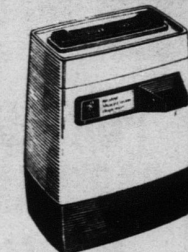

M24

PORTABLE MIXER

uses over 30 leading brands! Reg. 19.95 $12⁸⁸