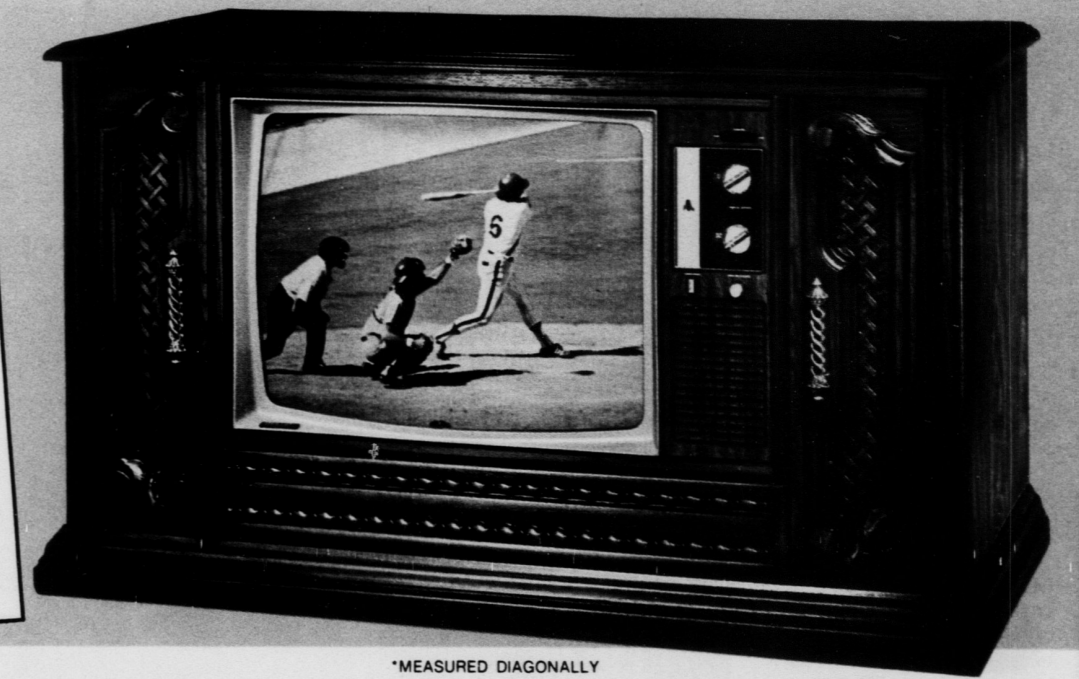

QUASAR MEANS VALUE!

Save \$80! BIG 25"*
Quasar
MEDITERRANEAN STYLE
INSTAMATIC COLOR TV!

- 100% Solid State! • Works in a drawer!
- Service Miser Chassis!

Only **\$699⁹⁵** Reg. \$779.95

Big, bold credenza cabinet in rich pecan grain color. 100% solid state chassis, works in a drawer, matrix plus picture tube, instamatic color tuning, lighted channel selector, speakers and controls out front. New "Service Miser" chassis! See this great buy in a famous Quasar TV today!

Includes 1-year in-home service!

A. Save \$10! 12"* BLACK AND WHITE QUASAR PORTABLE TV

All solid state, regulated power supply, built-in carrying handle, all channel with controls and sound out front. Terrific Buy.

100% solid state "Service Miser" chassis, in-line matrix picture tube, low energy consumption, all channel with controls and sound out front. Terrific buy!

D. Save \$20! 13"* SOLID STATE COLOR PORTABLE TV