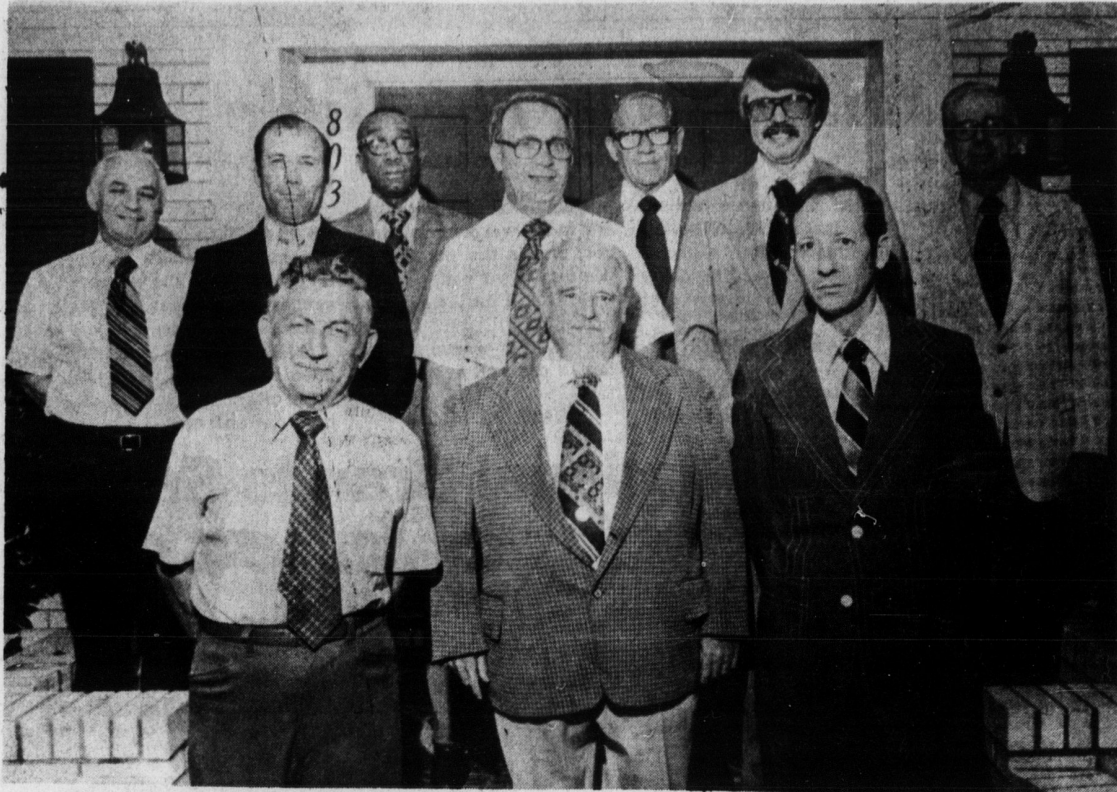

OBITUARIES

Photo by Tom McIntyre

LIONS OFFICERS—New officers and directors for the Kings Mountain Lions Club have been seated. Pictured here are, first row, left to right: Luther Bennett, first vice president; W.K. Mauney, second VP; and Tim Gladden, president. Second row: Robert Scism, third VP; Rev. George Sherrill, secretary; and

Johnny Reavis, treasurer. Third row: Jack Hauser, lion tamer; C.A. Allison, director; Howard Bryant, bulletin editor; and C.P. Barry, director. Not pictured: Richard Barnette, tall twister; Odus Smith, Clarence Peele and Hal Plonk, directors.

For July 16

Superior Court Jurors Selected

Jurors have been selected to serve the week of July 16 in Cleveland County Superior Court.

Judge Forrest A. Ferrell will preside and the District Attorney is W. Hamp Childs Jr.

The jurors are as follows:

Paul A. Pannell, Carol A. Parker, Julius Bynum

Mode, Edward Douglas Fortenberry, Bill Frank Parrish, Sarah M. Anton, Carolyn L. Cold, Elizabeth M. Horn, James Robert Elliott, Shirley Panther, Adcock, Forest Glenn Jackson, Benjamin F. Cox, Frances H. Falls, Ronald Lee Franks, Sally C. Mayhue and Susanna Fekete Robillard.

Naomi Stone Adams, Melvin Eugene White, Lucille C. Williams, Helen Erlene Nantz, Myrtle H. Putnam, T.F. Griffin, Milton Ross, Patricia Ann St. Charles, William Robert Hoyle, Como Lloyd Hudson, Junie Dianne Pruettt, Madge Hoyle Melton, Earl R. Ballard, Nelson Sneed Sellers,

Renee Allen, Patsy P. Hastings and Sherwin Washburn.

Jane Ann Rollins, Ponder R. Waldrep, Donald O'Dell Gregory, Samuel Gordon Knowles, Geneva C. Sprouse, Carroll Daniel Spurling, James F. Laude, Max Ace Ledford, Richard S. Stroup, Eula D. Fowler, Melva Munch Graham, James Raymond Neal, Jr., Barry Thomas Porter, Edward Leo Thompson, Lena Bellina Barrett and Rachel Davis Costner.

Charles Grady Morton, Sarah H. Wallace, Roger W. Webb, Sadie Wright, Haywood D. Oliver, Martin Nanne, Howard Morris, Freddie James Mitchell, Herman Melton, Roy Flay McSwain, James Ray McCraw, Clyde R. Hoey, Gary V. Hawkins, Jacob P. Hauser, Lucille H. Evans, John Fletcher Queen and Michael Somers.

Methodist Men Planning Supper

The Methodist Men of Central United Methodist Church are planning a supper-sale Wed., July 11 in the fellowship hall.

Hot dogs, hamburgers, homemade ice cream, cake and pie is the menu and no advance tickets are being sold.

The supper is being held from 5-8 p.m., weather permitting, to be enjoyed outdoors. If not, then fellowship hall will be open.

The youth of the church will observe Youth Recreation Night tonight at Lake Montonia from 7:30 - 10 with a cookout.

WBTV To Celebrate 30 Years With Special

WBTV will celebrate its 30th birthday Sat., July 21 with an hour-long TV special beginning at 8 p.m.

The party, and program, will originate where WBTV originated, at what was formerly called the Wilder Building on the corner of Third and Tryon Sts. in downtown Charlotte.