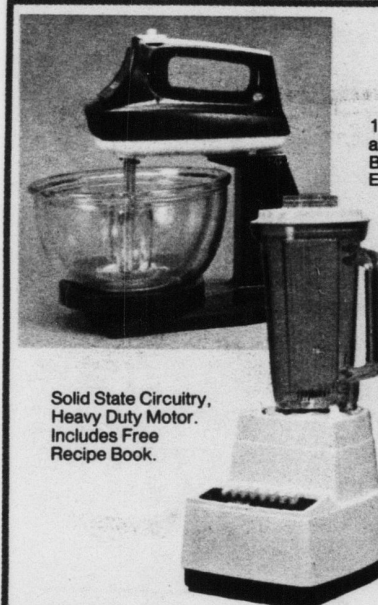

Waring Electric
Stand Mixer

12 Speed - Two Way Mixer Includes 3 Qt. and 1 1/2 Qt. Mixing Bowls. Has Automatic Bowl Rotation. Full Size Beaters That Eject by Push Button.

Our Regular 22.99 **18.48** HS15

8 speed Waring
Electric
Blender

BL208
Our Regular 18.99 **15.55**

Solid State Circuitry, Heavy Duty Motor. Includes Free Recipe Book.