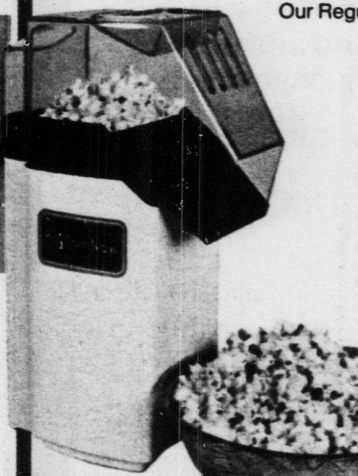

Norelco 10 cup
Electric HB 5140
Filter Percolator

$5 Rebate From Norelco
Save 11.58 Off Our Regular Price!

Sale Price... 21.41
Less Rebate... 5.00
Final Cost... 16.41

Our Regular 27.99 **21.41**

12 cup Electric Norelco **$5 Rebate From Norelco**
Filter Percolator **28.88**
Our Regular 36.99 HB5170
Save $13 Off Our Regular Price