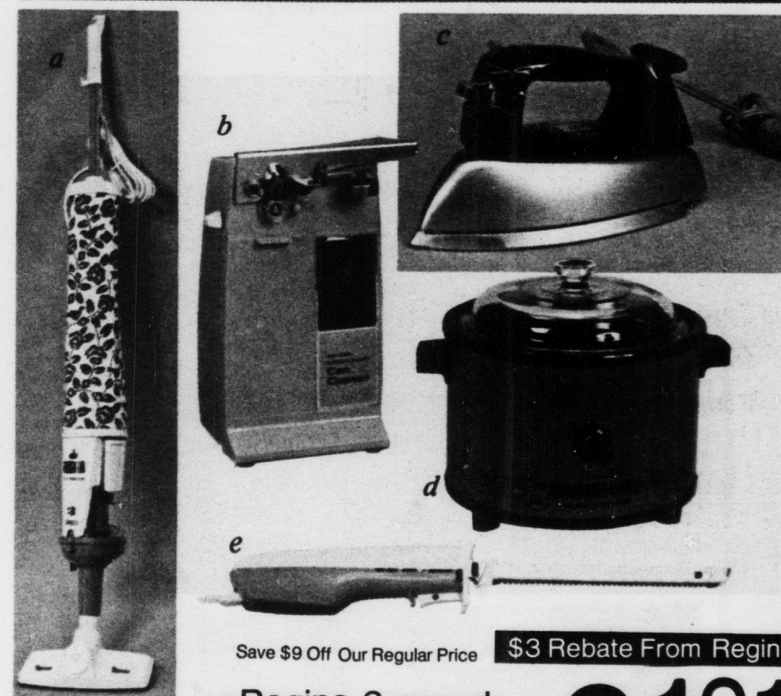

Sale Price... 31.91
Less Rebate... 3.00
Final Cost... 28.91

a Regina 3 speed
Electric Broom **31.91**
Our Regular 37.99 B85-38

b General Electric EC-32
Can Opener Our Regular 10.99 **8.88**

c Sunbeam Electric #11-19
Steam & Dry Iron **9.96**
Our Regular 11.99

d Rival 2 quart Electric
Crock Pot #3102 **8.88**
Choice of Colors Our Regular 10.99

e General Electric EK-15
Electric Knife **10.41**
Our Regular 12.99

Save $9 Off Our Regular Price **$3 Rebate From Regina**

Now Your Drug Store!

Sale

Fay's
DRUGS

Norelco Electric
Toaster Range #T04440

$5 Rebate from Norelco!

34.94
Save $15.05 OFF Our Regular Price!

Toaster Range is easy-to-clean too! Door, toasting rack and heating rods are removable for easy cleaning.
• Just dial and push the start button.
• Door opens wide, oven shuts off automatically and rack extends for easy handling.
• There's a bake-broil tray with easy-to-clean, non-stick coating.
• Large capacity.

Our Regular 44.99

Presto Electric
Pop Corn Now
Continuous Hot Air
Corn Popper

PN-1
Our Reg. 33.99 **26.88**