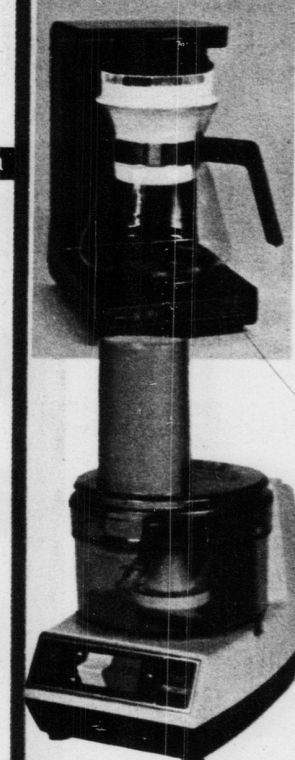

General Electric
Food Processor

*A super fast work saver! Slices, chops, shreds, grates, etc.
*2-in-1 disc reverses from slicing to shredding side.
*ON/OFF switch for continuous operation; pulse-on button for momentary on/off operation.
*Ideal for making relishes, pies, soups, stuffings, etc.
*Stainless steel knife blade.

Save $16.05 off Our Regular Price

No. FP-1 **$7 Rebate From G.E.**
Our SALE Price 44.94
Less Rebate 7.00
Your Final Cost 37.94
Our Reg. 54.99 **44.94**

General Electric
Deluxe Electric Food Processor **59.88**
Our Sale Price 59.88
Less Rebate 7.00
Your Final Cost 52.88
FP-2 **$7 Rebate From G.E.**
Save $17 off Our Regular Price