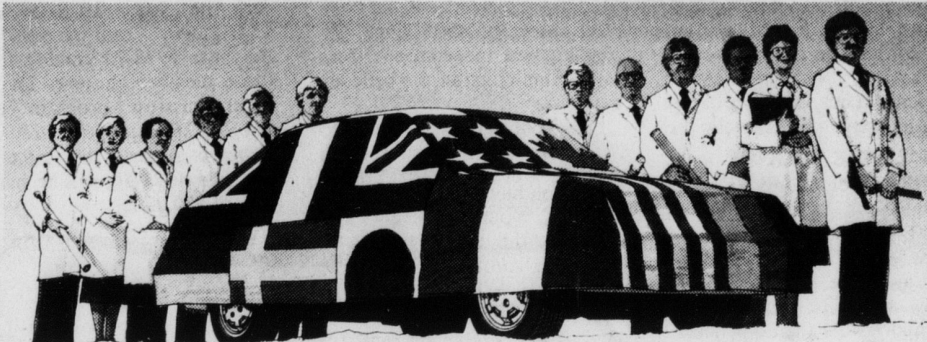

See Morris Ramsaur, Gerald Herndon, "Red" Morrison, Wade Tyner

WADE FORD

Highway 74, Kings Mt., N.C.

Football Season is here again with some fine pro and college games scheduled for TV. Also, the World Series is only a few weeks away and we think this is a real opportunity for you to get prepared for the action. We are offering console & portable GE TV's at drastic discounts.

Come in now and save

Portable Color TV

10" diagonal COLOR TV/
10AB1406K
Lightweight 100 %
solid state
Walnut grain cabinet

ONLY $276

The Handle Makes This TV Easy To Carry

13" diagonal COLOR TV/
13ACO506W
Automatic Color &
Fine tuning
UHF & VHF Selection

NOW ONLY $319

19" diagonal COLOR TV/
19ECO727
Automatic features
Lock-in
channel selection
During This Sale Only

$389