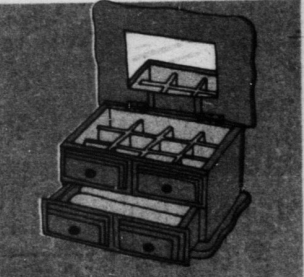

5⁹⁹

Jewelry Box

Wooden chest with lined upper compartment and drawer. 7 1/4"x5"x3 3/4"