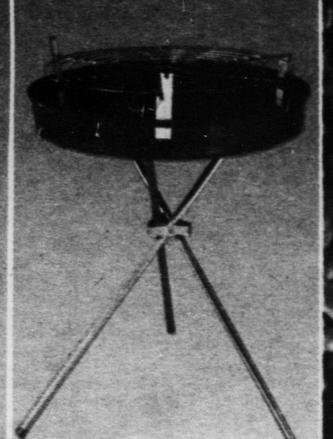

BRAZIER GRILL
18-INCH **6.99**
Reg. 8.99 .....
Save 2.00 .....
3 cooking heights. 21" tall. Folding metal tripod legs let you take it on picnics.