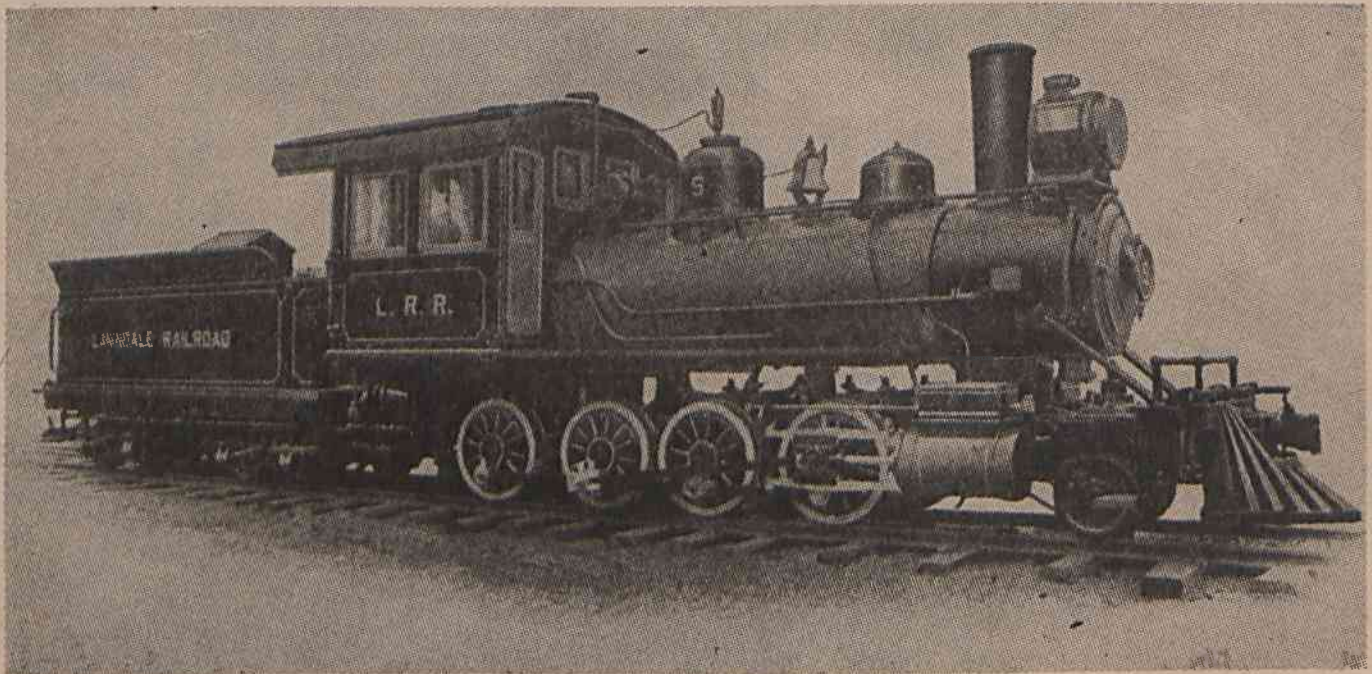

Captain Mauney Family

HOT OFF THE HOOVER RAIL

Cleveland Mill and Power Co.

MAY—1943

Published for **OUR BOYS** in the service by the folks back home.

Salute of the Month

WE ARE PROUD TO SALUTE OUR FIRST LAWDALE "WAAC"—MRS. CHELLY McNEILLY, JUST "PLAIN SUE", TO THE HOME FOLKS. WE FEEL SURE THAT HER WINNING PERSONALITY, HER FRIENDLY SMILE, AND HER "STICKABILITY" QUALITIES, WILL WIN FOR HER AS MANY FRIENDS IN THE "WAACS", AS SHE HAS BACK HOME, AND THAT MEANS 100%.