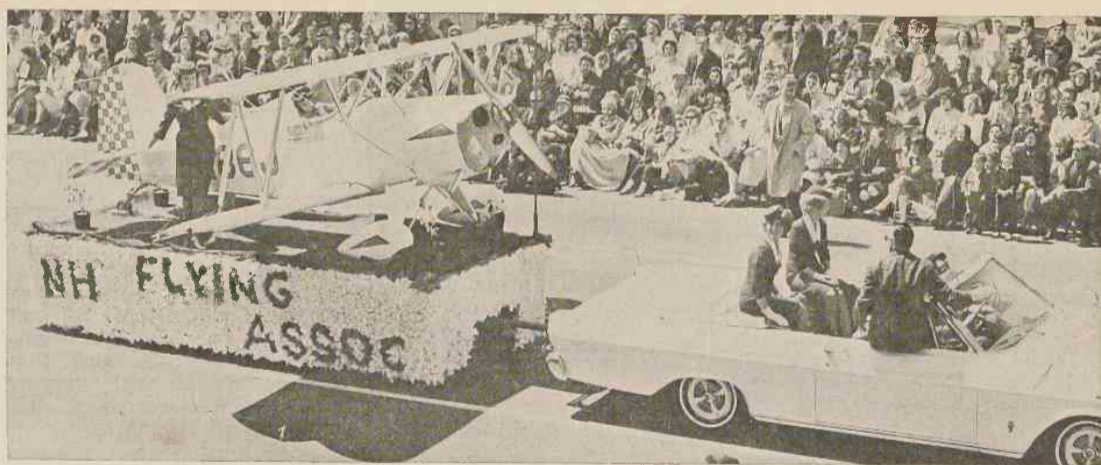

Piedmont's own celebrity, Judy Hurlburt, represented the airlines as "Miss Piedmont." Here she is met by Mayor O. O. Allsbrook and Mr. Stanly Rheder, president of the 1965 Azalea Festival held in Wilmington, N. C.

Queen Azalea XVIII, Patricia Blair, wife of Daniel Boone in the Daniel Boone T. V. series (NBC), is shown leaving with her husband, Martin Colbert (lower left), aboard PI Flight 105.

Darby Hinton and his mother arrive on PI Flight 63 from Baltimore. Darby plays "Israel", son of Daniel Boone, in the T. V. series.

AZALEA - 1965

Celebrities fly Piedmont

Piedmont stewardesses DORRIS HARDISON, JUDY CANADY (on float), NANCY ROWLAND and NANCY VAUGHT (in car) adorn the New Hanover County Flying Association's float. The plane was built at home by a local doctor, J. O. Perritt.