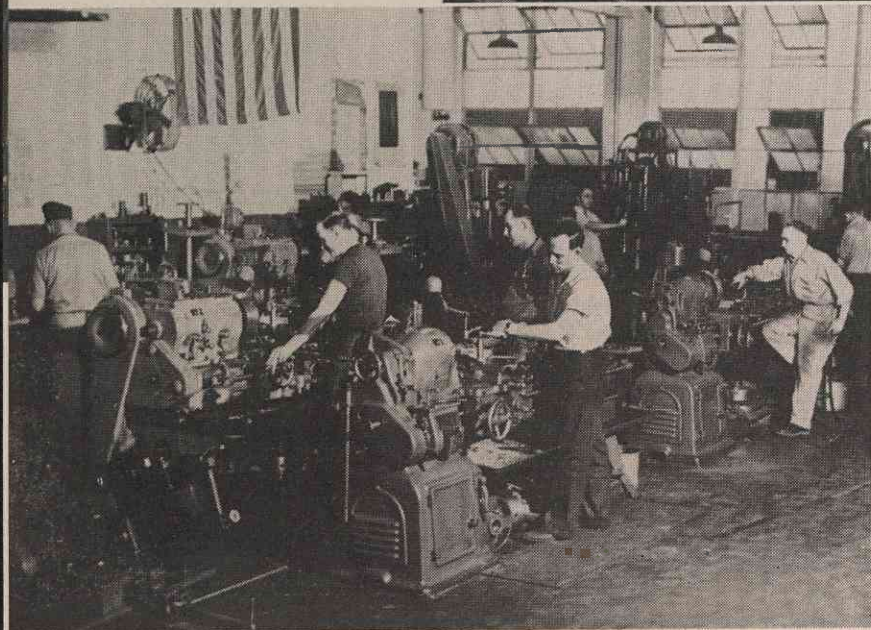

Above: Pictured during a recent overhaul of a steam turbine are: Carl Eldridge, Carol Marshall, Joe Plick, Dave Hollingsworth, Paul Smith, Fred Bryson and Wade Cole. Above center: Another view of the machine shop. At the various machines are: Pete Parker, Charles Wallen, Bill Westall, Gordon Black, Clyde Summey, Doc Smallwood, J. R. Poteet, Ed McCall, Horace DeBoard and L. E. Bagwell.

Above: R. K. Fulton, at the right, conducts a Monday morning safety meeting of his group. Seated: Ralph Galloway, Fred Wilson, James Cabe, Paul Smith. Standing: Burgin Moffitt, Joe Brittain, Waverly Morris, Ingomar McCall and Carl Eldridge. Left: At the various machines of the area machine shop are: Richard Shealy, Joe Perry, D. C. Landreth, Foreman Doyle Moss, "Robin" Cheek and Bill Tolley.