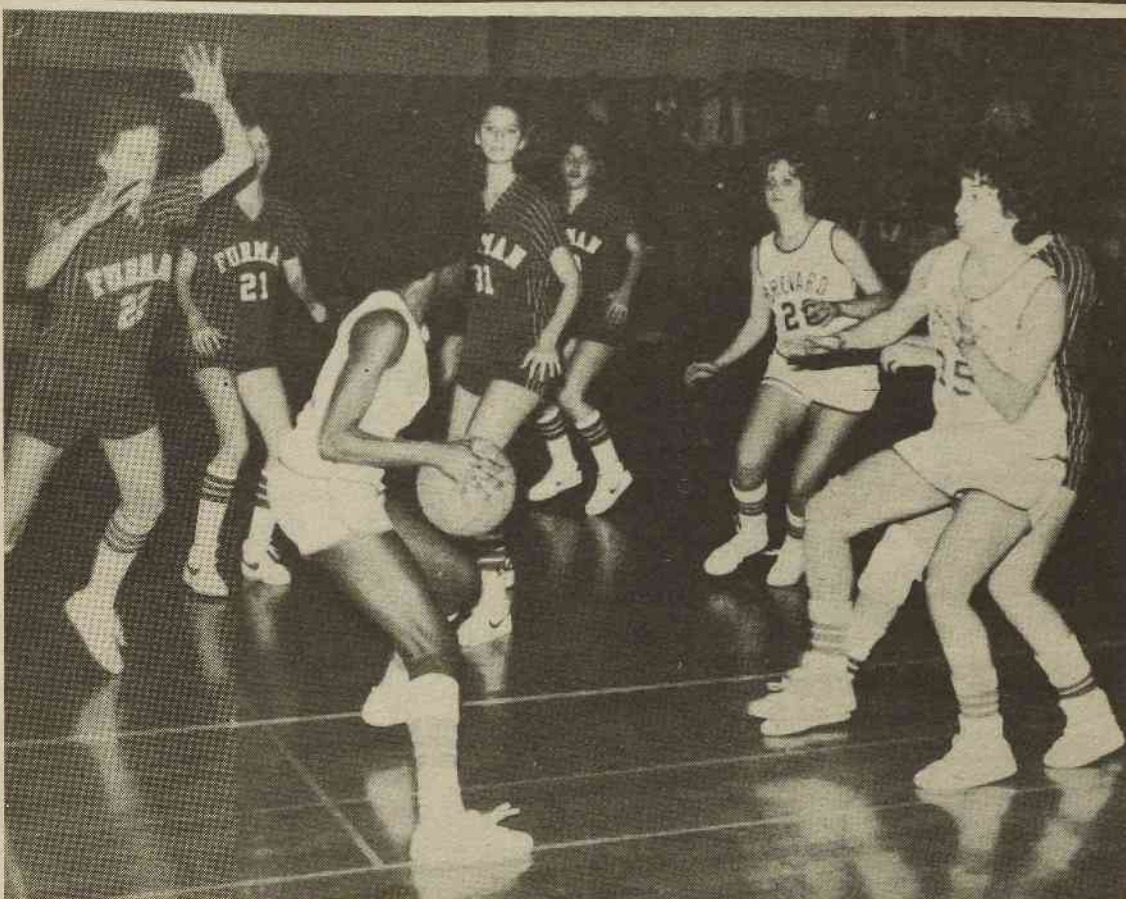

A Close Race Is Brewing In Intramurals

By Tommy Pennell

After three weeks of play, Upper Beam and Upper Taylor were the only two teams remaining undefeated.

The most important game so far was between Upper Taylor and Lower Green, with Upper Taylor squeezing by 63-62. The leading scorer for Taylor was David Dewey with 17 points. Bryan Lowery followed closely with 16 while Greg Stephenson added 12. Lower Green was led by Larry Duckworth with 17. Teammates Roger Payne and Jerry Nichiro were close behind with 14 and 13 respectively.

In other games, Lower Beam won its first game by defeating Ross Hall 84-76. Anthony Steele led the winners, pumping in 22 points. Tom Wayne led Ross Hall with 39 points while teammate Gary Copeland added 25.

Upper Beam soundly defeated the Day Students 67-48 when

Dennis Marshall played a strong inside game for the Bucs and put in 15 points. The Day Students were led by Jim Rogers with 14.

Upper Green picked up its first win of the season by breaking open a close game in the second half against Lower Taylor. The main man for Green in the game was Branson Lowe with 23 points while Carter Jasicob had 11. The leader for Lower Taylor was Johnny Madden with 10 points and consistent all around play.

Freda Stovall looks for opening against Furman. (Photo by Steve Rabey)

Women Tornados Continue To Win With A Victory Over Furman

by Yvonne Roop

The Lady Tornados continued their winning streak as they hosted the Warren Wilson Owls on Jan. 21, 1981. The Tornados carried the lead at half time with a score of 32-20 and finished the game with a victory of 77-41. Freda Stovall lead the Lady Tornados with 19 points. Sandra James added 18 points and Deborah Russell (13) and Jill Haynie (11) followed closely in scoring. Coach Devlin commented that the game was a well-rounded one. She also stated that Gwen Kanipe had 7 assists and was a great asset to the scoring percentage, being that it was her first game playing since she sprained her ankle.