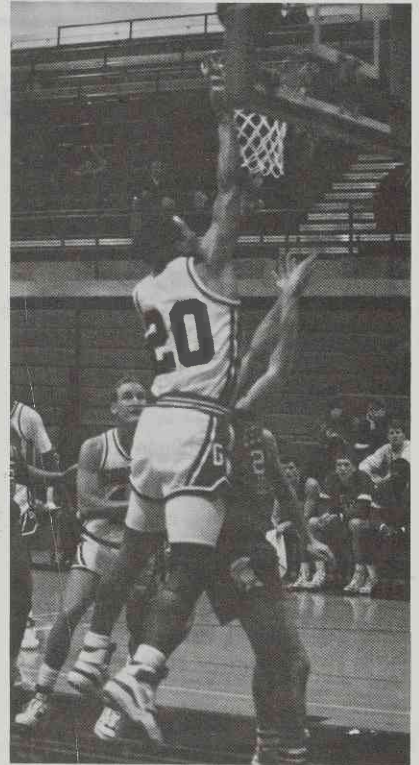

Jerry Chollette goes high for two.

in over 7 points per game.

Darren Sanders, forced in the role of shooting guard, has responded nicely, averaging almost 14 points per game. Post player Tom Plaster provides the other half of the Bulldogs scoring punch, scoring at a 12 points per game clip.

Injuries and academics may have changed the Runnin' Bulldogs of old, but this team is still your team, so come out and support Gardner-Webb athletics.

Exclusively Sebastian
Valentine Cards

Now on Sale at:
**Gardner-Webb College
School Book Store**

By: Fredrick Sebastian Byers