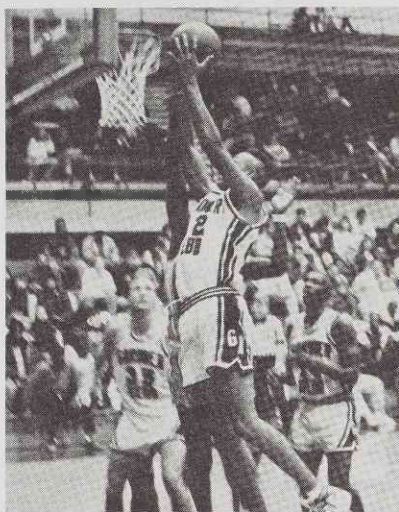

point deficit with 2:18 remaining in the game to defeat Catawba College in overtime.

Another key for the Bulldogs was the excellent ball handling by Purvis Dukes. Though he had struggled of late, Dukes did not commit a turnover in 27 minutes of play at the point guard position. The Bulldogs only had 10 turnovers as a team. Colson led the team Saturday night with 10 rebounds, and Springs dished out three assists.

The Bulldogs seem to have awoke from a two-game slumber. They played inspired ball Saturday night and looked prone to capture the SAC crown. They will need to remain focused as they start down the home stretch of regular-season conference games.

Ladies' Basketball

By Marty White
Sports Editor

Fredia Lawrence scored 24 points and grabbed 13 rebounds, but it was not enough as the Lady Bulldogs dropped a 78-69 decision to Presbyterian College, Saturday night.

The Blue Hose put five players in double figures, a chief reason for the Bulldogs' downfall. Presbyterian held a three-point lead at the half and managed to turn it into a 13-point advantage just after the start of the second half. The Lady Bulldogs never recovered from the burst and could not get the lead under seven the rest of the way.

On a brighter note, Lawrence was number four this week in NAIA women's rebounding with a 12.47 average per game. She was also 19th in scoring with a 22.12 average. Also, sophomore teammate Mickie Drum is 13th in the nation in assists with a 6.71 average.

Nationals Bound

By Brian Siatkowski
Sports Writer

GW already has two wrestlers packing for nationals in Kansas. The first qualifier was Shawn Watson, who wasted no time by placing third in Pembroke's national qualifier in November. Watson not only placed in the first tournament of the season, but he has continued on through the year thrashing opponents hopes.

Ken Miller decided to keep Watson company by placing second in the Findlay Invitational. Miller and Watson not only travelled to Washington and Lee to help coach their teammates for national tourney berths, but they accumulated some more medals for the trophy case by fighting through the brackets. Another runner-up at his weight was freshman Wendell Williamson. The second place finish will throw Williamson on the bus to Kansas as well.