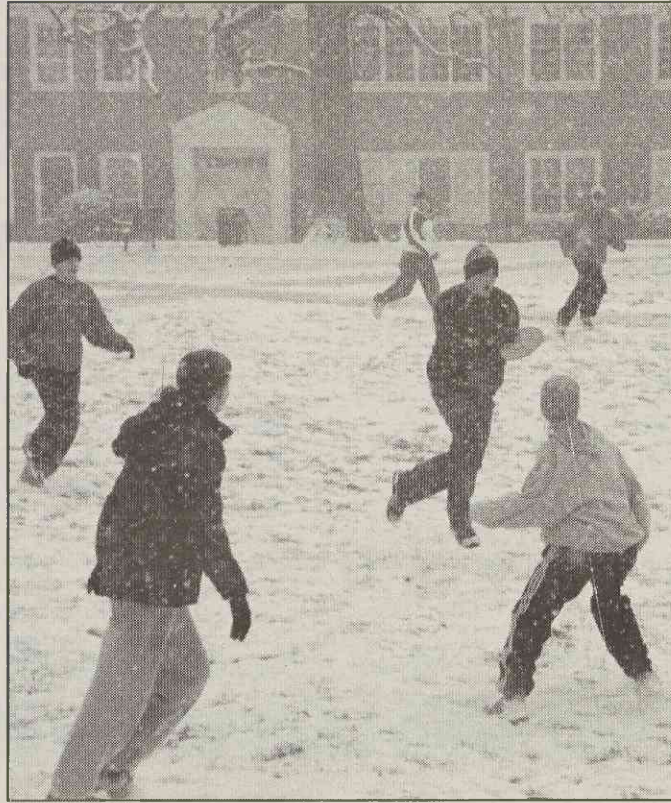

Walking in Wonder

photo by Jessica Webb

Die-hard frisbee players didn't let snow interfere with the daily game on the quad.

GWU students found a variety of ways to enjoy the snow. Above, Chris Shively sleds down the hill near the carrillon by the lake as friends look on. Using make-shift sleds from cardboard boxes and cafeteria trays, students flew down the hills around Lake Hollifield and the football stadium.

(left) Jacqueline Bowen designed a sled from a cookie sheet.

(right) Cynthia Elliott joined with friends to build a snowman, complete with scarf and hat, in front of the apartments..

photo by Carla Catoe