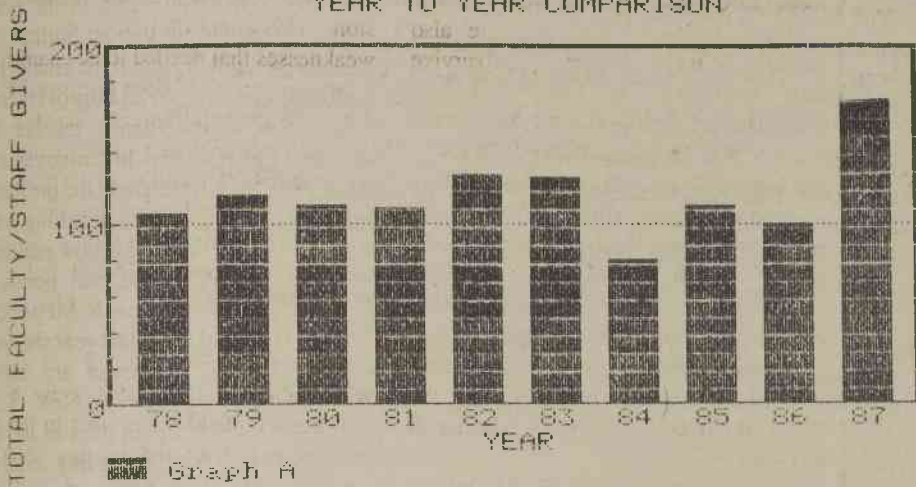

The story told by graphs

YEAR TO YEAR COMPARISON

DONORS BY CONSTITUENCY

16 TOTAL GIVING UNITS

Mrs. Gerda Semrau, a Elderhostel participant at St. Andrews Presbyterian College, presents a check to Dr. Jack Powers, the college's vice president for external affairs. Semrau, of Englewood, Fla., and the other 24 Elderhostelers gave the gift after seeing the 100 percent participation in the campus campaign at the college.