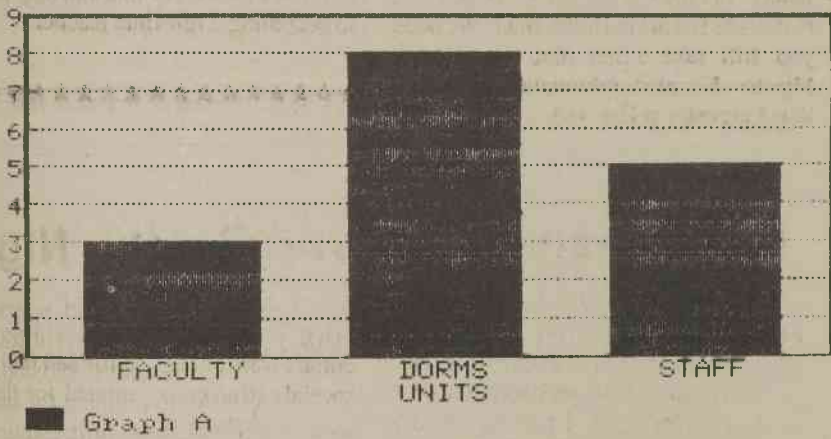

The story told by graphs

YEAR TO YEAR COMPARISON

DONORS BY CONSTITUENCY

16 TOTAL GIVING UNITS

Mrs. Gerda Semrau, a Elderhostel participant at St. Andrews Presbyterian College, presents a check to Dr. Jack Powers, the college's vice president for external affairs. Semrau, of Englewood, Fla., and the other 24 Elderhostelers gave the gift after seeing the 100 percent participation in the campus campaign at the college.