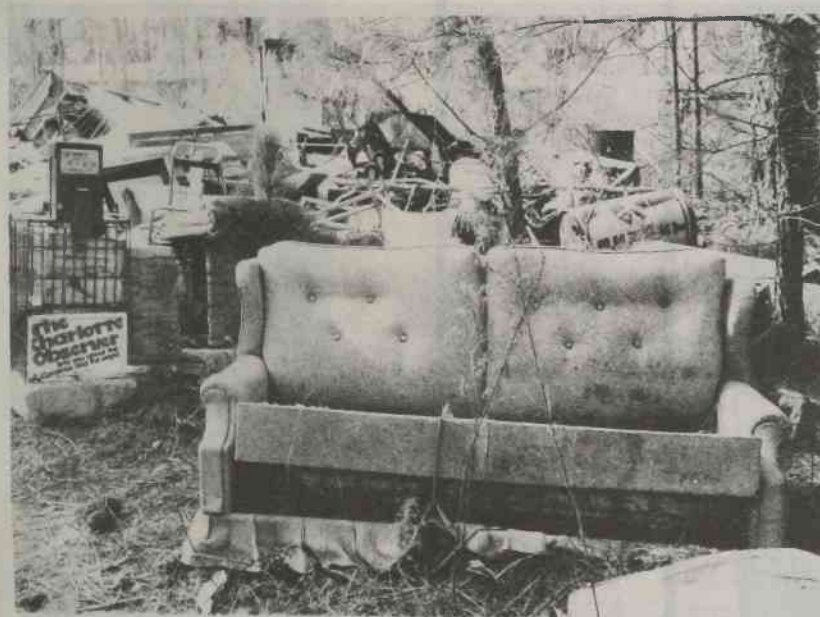

The Wall Crumbles. Apologies to those who didn't get their messages included. Send gripes clo Student Life.

Bell tower set ablaze. Security reports say the arsonists ran towards Granville

Although the efforts of Neal Bushoven to get renovations done in Mecklenberg Dormitory have been numerous, the conditions continue to deteriorate. Shown here is a picture of Meck main lounge yesterday. (Photo by N. Bushoven)