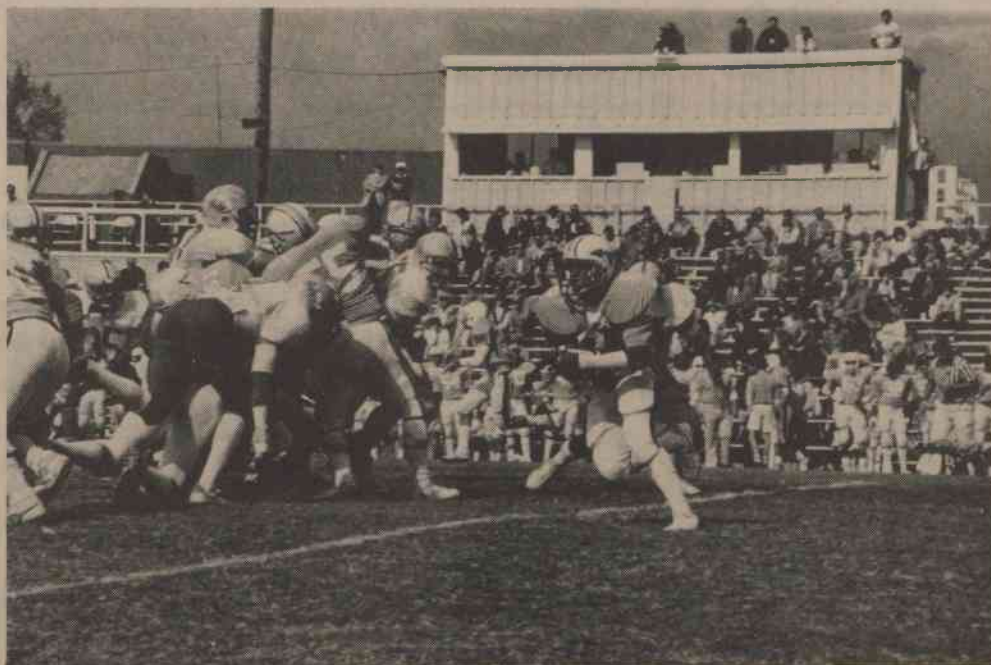

## Homecoming Scenes 1986

1985 Homecoming Queen Lane Windham.

Lane crowns Michelle Isles as the 1986 Homecoming Queen.

Miss Lisa Mayo was crowned 1986 Homecoming Princess.

West Hall's "Catamount" was pursued by the "Catbusters" in the Homecoming Parade securing a first place win for their dorm.

Number 6, Troy Suggs brings the ball around the end for a Chowan first down.

Cheerleaders warm up for an excellent performance.