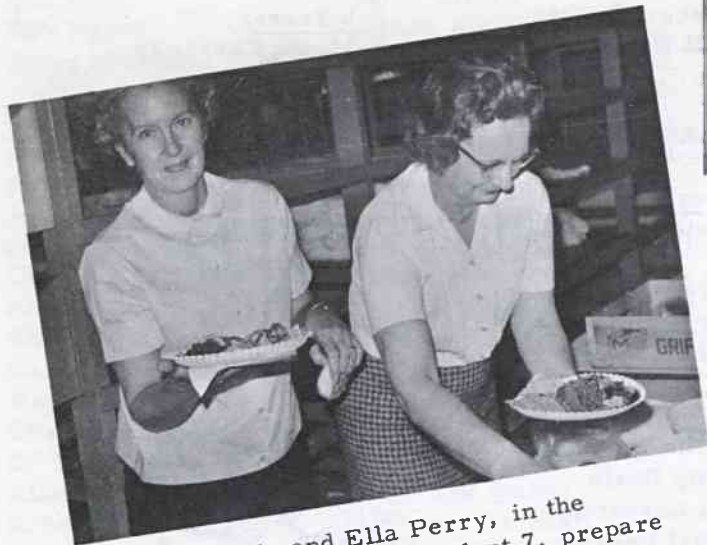

Clarence Davis, of the MAC Panel Division, proudly displays his 25-year watch. Clarence was employed in the Tryon, N. C. plant before coming to MAC Panel.

Oklahoma employees first Christmas as a dinner at the Quality Court restaurant in Edmonds. An

Ethel Davis and Ella Perry, in the seaming department of Plant 7, prepare for the Christmas dinner in their department. This was one of the many parties throughout the plants.

With gifts around their beautiful tree

Charlie Tuttle admiring the garters he received from Oklahoma.