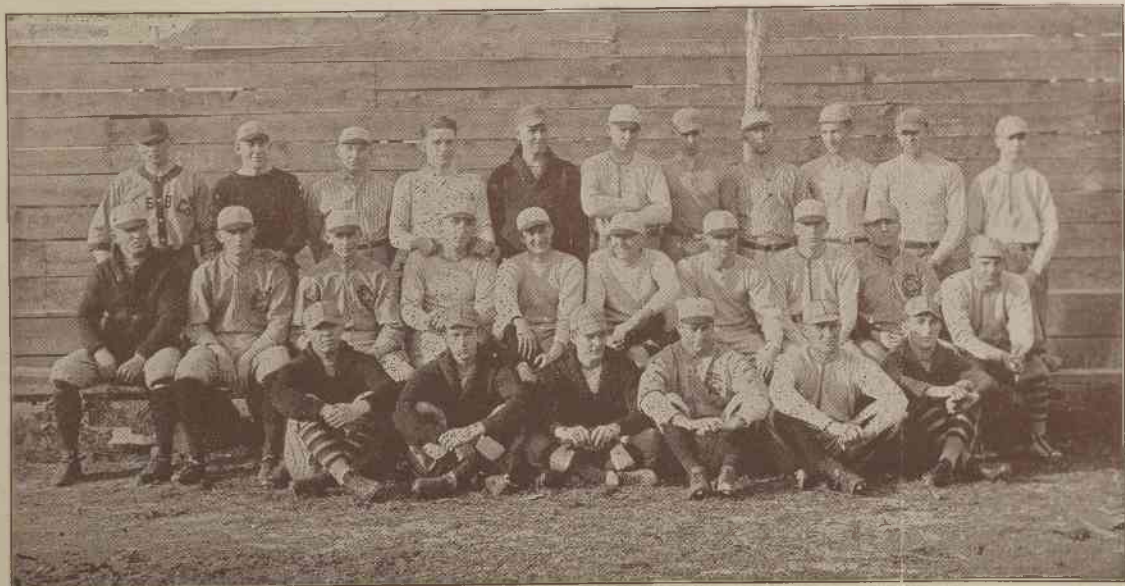

Left—MAROON AND GOLD STAFF

CLIO LITERARY SOCIETY

COMMERCIAL CLASS

L. J. PERRY,  
Captain of Basketball 1922

WEARERS—NOT WINNERS

BASEBALL SQUAD

I. O. HAUSER,  
Salutatorian Class of '22