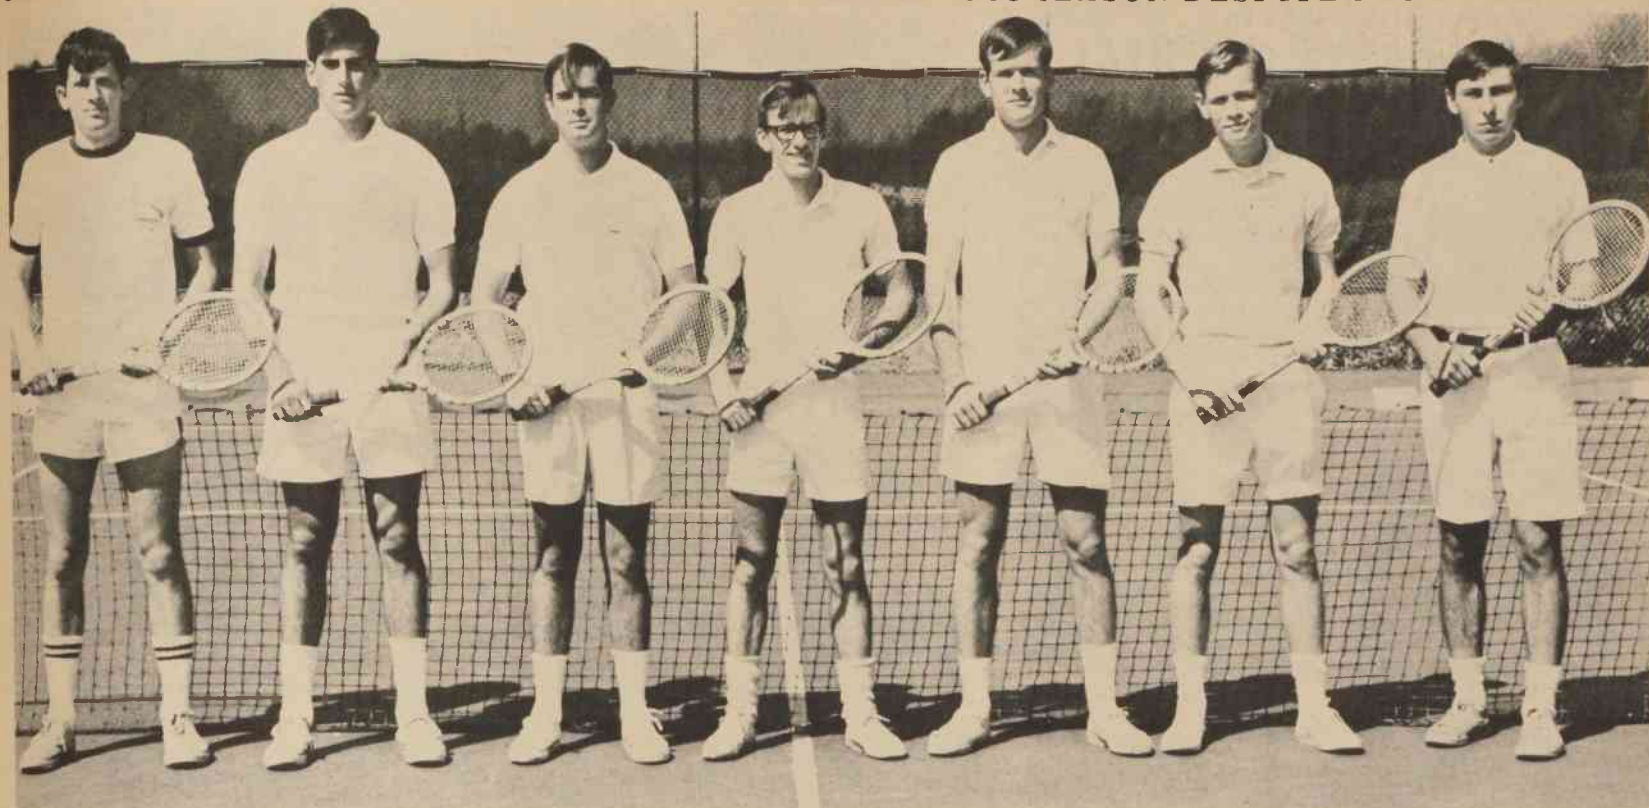

CHRISTIAN TENNIS SQUAD SHOWS FINE PROMISE FOR 1968 SEASON DESPITE EARLY DEFEAT

The members of the Elon College tennis team for this 1968 season are pictured above. Those pictured left to right are John Walton, of Burlington; Melvin Pierce, of Winston-Salem; Sandy Carrington, of Lynchburg, Va.; Don Brown, of Jacksonville, Fla.; Bob Freeman, of Simsbury, Conn.; George Rorrer, of Madison; and John McConnell, of Portsmouth, Va. Not present when the picture was taken was Jim Ellington, sophomore letterman from Graham. The netters dropped their opening meet of the year to Atlantic Christian, but several of the singles and doubles matches were close and went to three sets, indicating promise for better luck before the season ends.

**Guilford Tops
Elon Baseball
Outfit, 9-0**

The Guilford Quakers exploded for seven runs in the first three innings and went on to defeat the Elon Christians 9 to 0 on the Guilford field on April 6th.

The hard-hitting Quakers hopped on Joe Byrtus, Elon's starting pitcher for nine hits in the three opening innings, and Byrtus had to give way in the third to Steve Bird, who scattered five hits and held the Guilford nine scoreless until giving way to a pinch-hitter in the bottom of the sixth. Allen Colenda then worked the two final innings on the mound for Elon.