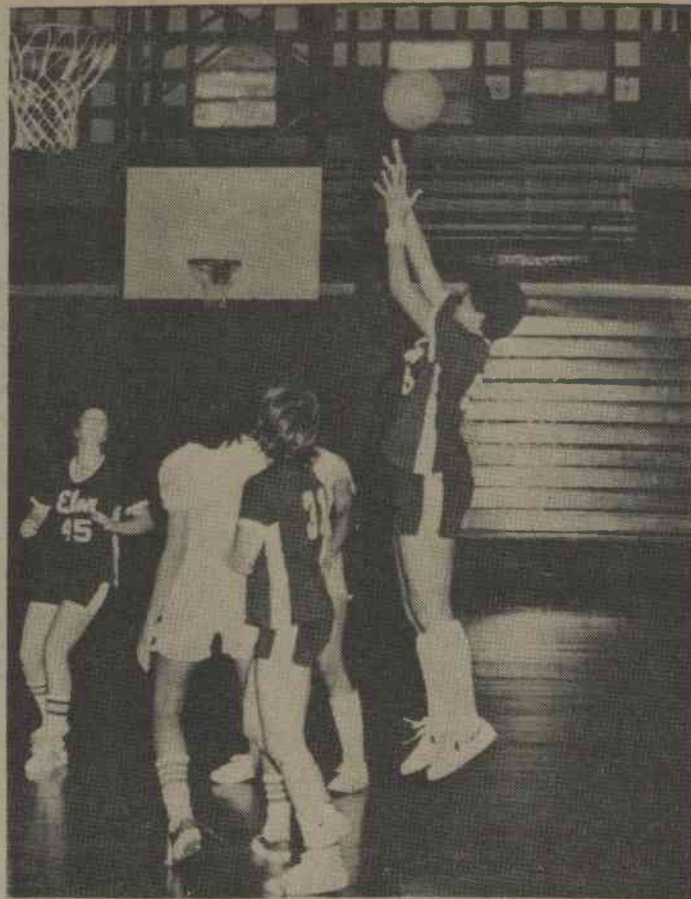

Stella Jeffries will be the starting center. This 6'1 sophomore saw lots of action last year and her experience and strong rebounding will aid the team very much.

Jeannia Hairston, sophomore, will be another starting forward. Her 5'10 height helps her in the strong rebounding she is known for. She also has a good shot.

The other starting guard will be a freshman by the name of Nuggie Dixon. She is 5'7 and can jump straight up and grab the rim. She has an excellent outside shot and is expected to aid in grabbing some of those rebounds. She has great speed.

The number one substitute or sixth woman on the court will be the 5'11 freshman, Rhonda Cooper. A native of Graham, she attended Southern High School. She is an excellent backup point guard with good ball handling and passing. Jade Nichols, a Maryland native, is a jumper with a good shot and is expected to help out a lot.

Susie Poplin, a 6' sophomore, went out last year and has improved 100 percent.

Lori Smith, from Maryland, is a 5'11 freshman and has very good speed for her size.

Janice Bremer, also a Maryland native, is a 5'9 freshman expected to help as a forward or guard.

Maria Roupas is a guard from Richmond, Va., with good ball handling.

With a team ranging in height from 6'3 to 5'4 and averaging 5'11 in height, combined with great speed, shooting, and ball handling, what coach would not be excited?

Elon's Vanessa Corbett goes up for a shot as Lou Williamson sets up for a possible rebound.

Fresh netters encourage team

by Vicki Blankenship

With the leadership of Coach Karen Carden, the women's tennis team is sparking a 2-2 record. Beating Atlantic Christian and Western Carolina in some really good matches evened out the record. The two losses were from UNC-Greensboro and Mars Hill.

"The players have improved since last season," said Coach Carden. "Most of them played during the summer and are more competitive. We should have a better record than last year's record of 6 and 10. The girls played well against Western Carolina. They were a little tired from the trip to Mars Hill so the play wasn't as good."

Number one player this year is Karen Wall who moved up from the number five position last year. Although she has not won any matches, she is playing

well against her competition.

Janet Fleming, Mary Beth Hughes and Lori Clark, hold the number two, three, and four positions on the team. They are playing well but are mainly working on being consistent.

Kate Jewett is the number five player on the team. she is one of the most consistent players on the team with a 3-1 record.

Julia Strange, the only freshman in the top six, is the number six player. She is a strong player and a tremendous asset to the team.

Wendy Warren, a freshman, has been playing doubles along with Kate Jewett and they are 4-0 in the number three spot. Wendy is another asset to the team.

Other members that are working hard are Jennifer Ratchford, Beverly Malone, Lee Cheers, Ingrid Neill, and Kelley Ayers.

"We are playing a tough

schedule and are playing teams that we did not play last year, but we are confident that we can be competitive. With a strong group of freshmen and only one senior on the team, the future looks bright," says Coach Carden.

Upcoming matches are: Oct. 12, Elon vs. Campbell — away; Oct. 15, Elon vs. Pembroke — away; Oct. 16, Elon vs. Wingate — home; Oct. 20, Elon vs. UNC-Wilmington — home.

Keep Elon College clean as part of Keep North Carolina Beautiful Oct. 15-22

Elon students and staff
10% off on all merchandise with Elon I.D.

Go Fighting Christians!

**ALAMANCE SPORTING
GOODS**

226-9308

Mon.-Sat.
10-5:30

251 East Front St., Burlington

Hungry Bull Family Steak House now taking applications for: steak cooks, dish washers, waitresses, line servers. Company training program and benefits. Apply in person between 2 and 9 p.m. 2408 South Church St. Equal Opportunity employer.

Student workers needed for dining halls
Call Mrs. Connie Southerland
Office: Harden Dining Hall

The Campus Shop

Sweater sale now in progress. Wool crew neck $9.95 and up. Winning Way warm-up suits $30-$55. Gray and navy seat pants $7.95 & up. "Danskin — Not just for dancing." Discount movie tickets for Terrace $2.50.