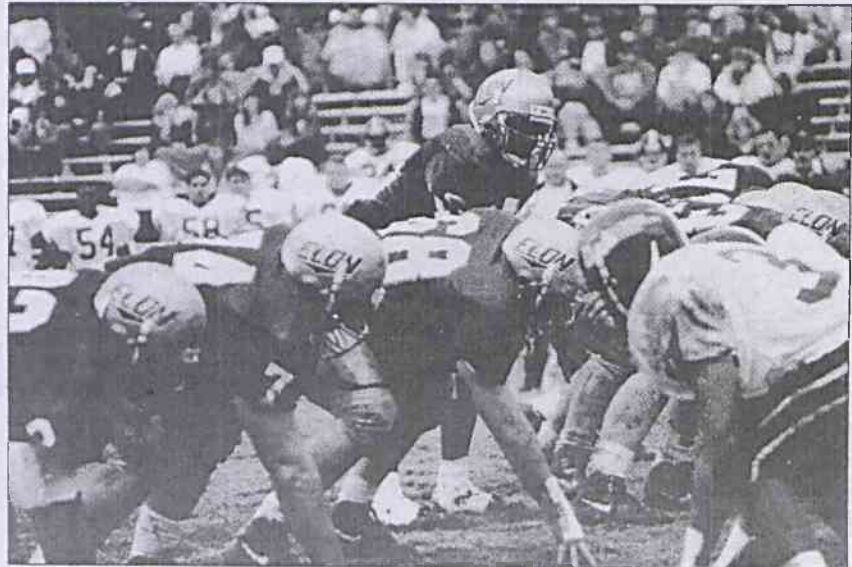

graduated last year, basically dominated this position while here. Elon's players will definitely have to step-up their playing in this position.

Another disadvantage is that Elon does not have a home court to practice or play on because of the ongoing remodeling of Alumni Gymnasium. The women's team is currently practicing at Western Middle School and will be playing their home games at Williams High School. For a team that has always played better on their home court, this is a definite downfall.

"It has definitely been a disadvantage. The middle school has a smaller court, so we are having to emphasize conditioning," Myers said. "We will also lose part of our home-court advantage."

Elon's first game of the season is at home on November 23 at 5:45 p.m. against Longwood College. This will be the public's first opportunity to guess whether Elon's team will be known as pigs or chickens.

1992-1993 Women's Basketball Schedule		
11-23	Longwood	H 5:45
11-30	Lees-McRae	H 7:00
12-2	Wingate	A 5:45
12-8	USC Spart.	A 5:30
12-12	Pfeiffer	A 6:00
12-18	High Point	A 7:00
1-6	Mars Hill	H 5:45
1-9	Presbyterian	H 5:45
1-11	Carson-Newman	A 6:00
1-13	Catawba	A 5:45
1-16	Lenoir-Rhyne	A 5:45
1-20	Gardner-Webb	H 5:45
1-23	Carson-Newman	H 5:45
1-25	Davis & Elkins	A 7:30
1-27	Longwood	A 5:15
1-30	Wingate	H 5:45
2-3	Mars Hill	A 5:45
2-6	Presbyterian	A 5:45
2-8	Gardner-Webb	A 7:00
2-10	Catawba	H 5:45
2-13	Lenoir-Rhyne	H 5:45

Mark Wheeler/The Pendulum

Elon's quarterback Maurice Blakeney pushed his team forward but it was not enough.

Elon loses its "big game"

Matt Ball
The Pendulum

The Elon Fightin' Christians football team lost a hard fought war to the Gardner-Webb Bulldogs, 28 to 23, Saturday at Burlington Memorial Stadium. The loss dropped Elon to third place in the SAC with just two weeks left in the season.

"I thought we were more aggressive tackling than any other ball game this season," Coach Hart said.

Elon opened the scoring in the first quarter with senior place kicker Troy Ford connecting on a

41-yard field goal. Gardner-Webb retaliated with a touchdown drive to put themselves ahead 7 - 3 going into the second quarter.

During the second quarter, senior quarterback Heath Hewitt, filling in for the injured Maurice Blakeney, scored on a three-yard quarterback sweep to make the score 10 - 7.

A scoreless third quarter preceded a 34-point combined outburst by both teams with the Bulldogs scoring 21 of them.

The Fightin' Christians attacking defense limited the Bulldogs to 269 yards of total

offense and 28 points. Coming into the game, Gardner-Webb (8 - 1) was leading the NAIA Division I in total offense (497.5 yards per game) and points scored (47.4) a game.

Offensively, Elon slugged through the mud for 184 yards rushing. Junior Del Clark led the way with 59 yards on 12 carries and senior Bobby Johnson chummed for 44 yards on 19 carries. Sophomore Rod Clark caught three passes for 87 yards. Maurice Blakeney, red-shirted as a freshman, completed 8 of 18 attempts for 126 yards.

Elon volleyball wins SAC title

Lynn Malkus
The Pendulum

The combination of experience, talent, desire and determination paid off for the 1992 Elon women's volleyball team. With a record of 25-3 (7-0 in the South Atlantic Conference), Elon has guaranteed themselves an automatic bid to the NAIA District 26 Tournament which will be held here on Nov. 13-14.

This weekend Elon will play in the conference tournament at Presbyterian College, but no "do or die" pressure will be felt because they have already reserved

a spot for themselves by winning their conference.

"We knew from day one that we had a chance at winning the conference because of the amount of experience we had," volleyball coach Sue Leonard said. "I expected this to be the year for volleyball."

One of the reasons for this year's success was experience. Ten players returned from the 1991 season and eight of those had a lot of playing time.

Experienced seniors Lynn Hefty, Cheryl Spivey, Jill Taylor and Candice Snider and junior Velma Degree all contributed

greatly to the 1992 team.

"The seniors really wanted this conference title," Leonard said. "It was what they had been shooting for all four years."

To prepare for the post-season matches, Elon will be fine-tuning their serving, blocking and hits.