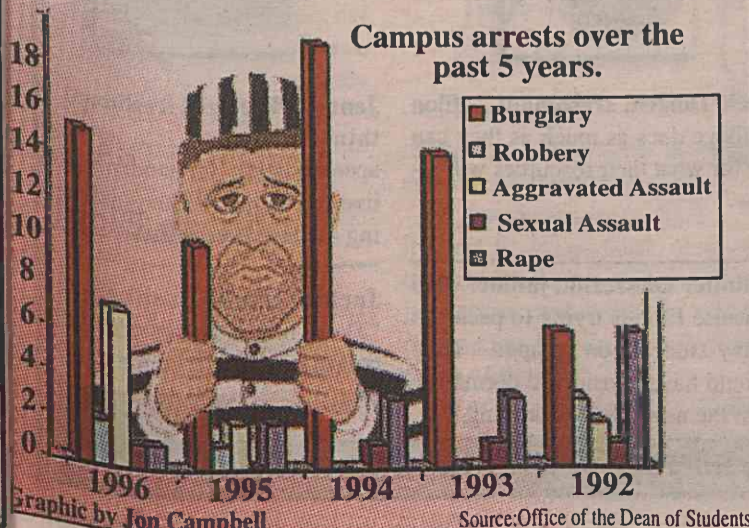

Pendulum F.Y.I.

Campus arrests over the past 5 years.

Graphic by Jon Campbell

Source: Office of the Dean of Students

Awareness leads to lower crime stats

Leann Alfred
Pendulum Reporter

Alcohol awareness is up and citations are down among the Elon College student body, according to town police reports.

Last year, *The Pendulum* recorded more than 55 alcohol/drug related citations during the first two weeks of classes. This year the number of violations has dropped significantly.

So far 12 arrests concerning alcohol or drugs have been reported

during the first two weeks of the 1997-98 school year.

At the start of the fall 1996 semester a new ordinance was passed that prohibited students from carrying open containers.

"A lot of the violations last year were for open containers," said Dan Ingle, Town of Elon College police chief. "Students weren't aware of the new ordinance."

Students received notices in their campus boxes concerning local ordinances and state laws regarding alcohol. The use of fake

ID's, possession of beer and DWI charges were some of the issues discussed.

"During the first week of classes, we (town police) issued verbal warnings for open containers," Ingle said.

Chuck Gantos, director of campus safety and security, said he believes the alcohol task force has contributed to the decrease in alcohol problems on campus that normally occur during the first part of

see ALCOHOL, page 6