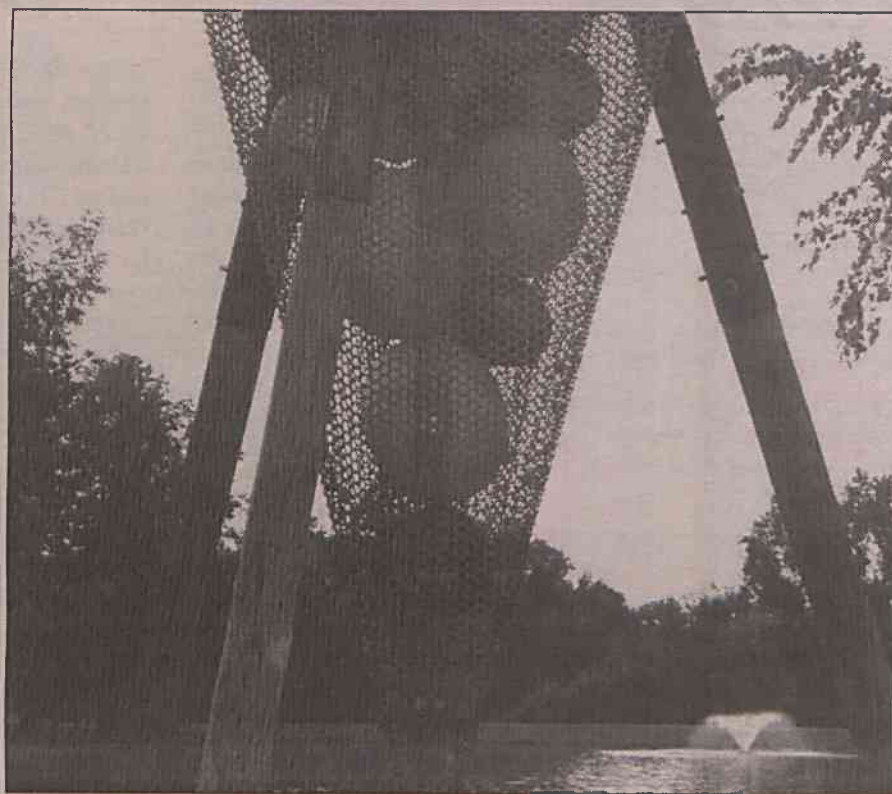

"The sculpture program is part of the rich and varied cultural programs that the University provides for its students," Sanford said.

In keeping with the University's tradition of excellence in artistic presentations, "The Vortex" was brought to the grounds with the same educational expectations

that are in place when a symphony or dance company is invited to campus.

Sanford explained that the statue was chosen because when displayed in conjunction with the other statues on campus, the combination "presents an interesting variation of form and materials." With the new cast-bronze statue of the Phoenix, and several other sculptures made of materials like stainless steel and marble, this piece stands out because of its wood and stone composition.

"This was an opportunity to bring in art that was produced by a professional visual artist," Sanford said. The piece can be seen from several vantage points on campus, which allows the community to "see art from different perspectives."

Sanford also explained that the sculpture in front of Moseley will be rotated next year in the hopes that the University will be able to broaden the students' artistic exposure even further.

Contact Kaitlyn North at
pendulum@elon.edu or 278-7247.

Matt Belanger / Photographer

"The Vortex," by artist Mark Gordon, stands tall beside Lake Mary Nell.

Interested in writing for A&E? Call Kaitlyn at 278-7247.

We don't drink...