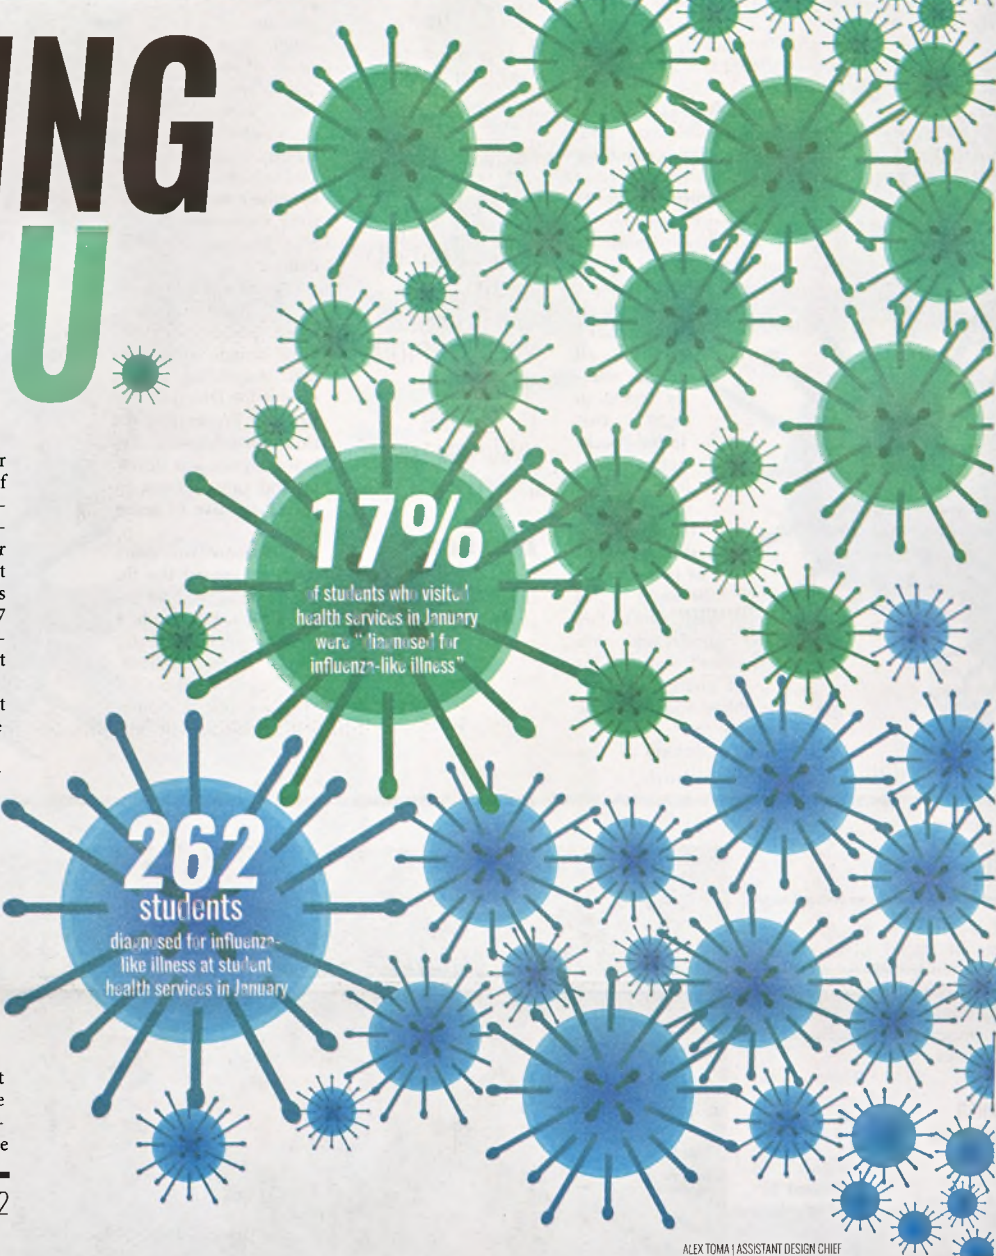

WEDNESDAY, FEBRUARY 7, 2018
ELON, NORTH CAROLINA

THE PENDULUM

FIGHTING THE FLU

National wave of flu affects Elon, infecting 3 percent of students

Sam Casamento
Elon News Network | @SamCasamento

The 2017-2018 flu season is the worst in more than a decade.

Nationally, there are more than 215,000 confirmed cases of the flu. One out of every 14 doctor's visits nationwide were related to flu symptoms.

And as of Wednesday, 53 children died from flu-related symptoms.

Here at Elon University, the disease is spreading, too. Jana Lynn Pat-

erson, vice president for Student Life and dean of student health and wellness, said 262 Elon students were "diagnosed for influenza-like illness" at Student Health Services in January — which is 17 percent visits to the Student Health Services that month.

In total, that's about 3.7 percent of the entire student population.

Amber Smith, a registered nurse at Alamance Regional Medical Center, said the best way to combat the flu is by simply getting a flu shot. But this year, the shot has been proven less effective. A report by Canadian scientists says the vaccine is only 17 percent effective against the H3N2 strain, which causes about 80 percent of the virus. Still, while this report isn't conclusive against the entire

See **FLU** | pg. 2

Raising the pressure

GPA raise prevents some freshmen from joining Greek life

Nina Fleck
Elon News Network | @elonnewsnetwork

Bigs. Littles. Tons of glitter. Each spring, girls at Elon University eagerly anticipate a mega change to their college social lives: the opportunity arises to join a sorority.

But a change in the minimum GPA requirement for girls to go through Panhellenic sorority recruitment disqualified a number of girls from fulfilling their

hopes of becoming part of a sisterhood.

This school year, Elon's Panhellenic Association opted to raise the minimum GPA requirement for girls to go through recruitment from 2.8 to 2.9.

According to Jordan King, the interim director of Fraternity and Sorority Life, the Panhellenic Association made the change to reflect "the trends at Elon with how the GPA has risen."

Though this year the admissions office boasts a freshman class that was accepted with an average high school GPA of 3.98, the minimum college GPA necessary for girls to be eligible for recruit-

SORORITY GPA

2.9

The spring 2018 Panhellenic recruitment minimum GPA requirement. In spring 2016, the requirement was 2.75 and in spring 2017, the requirement was 2.8.

ment was unattainable for some, such as freshman Tyler Johnson and sophomore Maria Benton.

Johnson and Benton share a few similarities: Greek life was an import-

See **BID** | pg. 2

Relief with Responders

First responders relieve stress with unique Yoga class

Sarah Johnson
Event Coverage Coordinator | @sarahjohnson05

The free yoga for first responders class at Feel Better Burlington Yoga ends each session with a simple head bow and an exchange of "namaste"—an acknowledgment of the light in each and every person in the room.

Every Saturday from noon to 1 p.m., a unique group gathers in this hot yoga studio in downtown Burlington to sweat out

the stress of the week. Everyone in the room is, or is married to, a first responder.

The concept of yoga for first responders is not unique to Burlington. In 26 locations across North America, the organization Yoga for First Responders (YFFR) offers community classes and trainings.

Olivia Kvitne, a journalist and yoga instructor, created the program to bring yoga philosophy to practical applications for first responders around the country. The movement started with the Los Angeles Fire and Police Departments and has

See **YOGA** | pg. 6

NEWS • PAGE 4
Damages to Smith residence hall reaches $100,000

ONLINE
elonnewsnetwork.com
Day in the life of an Elon cheerleader

SPORTS • PAGE 7
Basketball looks to veteran leadership ahead of CAA tournament