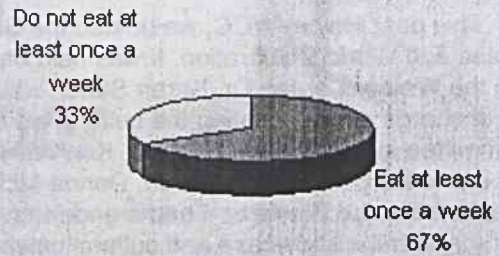

What people thought about the service in the café

Percent of people that eat at least once a week in the WCC Café

What people thought about the quality in the food served in the café

What people thought about the prices in the café

Student / Staff Ratio that eat in the café

Times a Week People Eat at the Café

We Here At
The Cougar Cry
NEED YOUR
Artwork and Prose

For More Info
Contact
Lacie Lyon or Scott Johnson
or
Email us at
news@wilkes.cc.nc.us