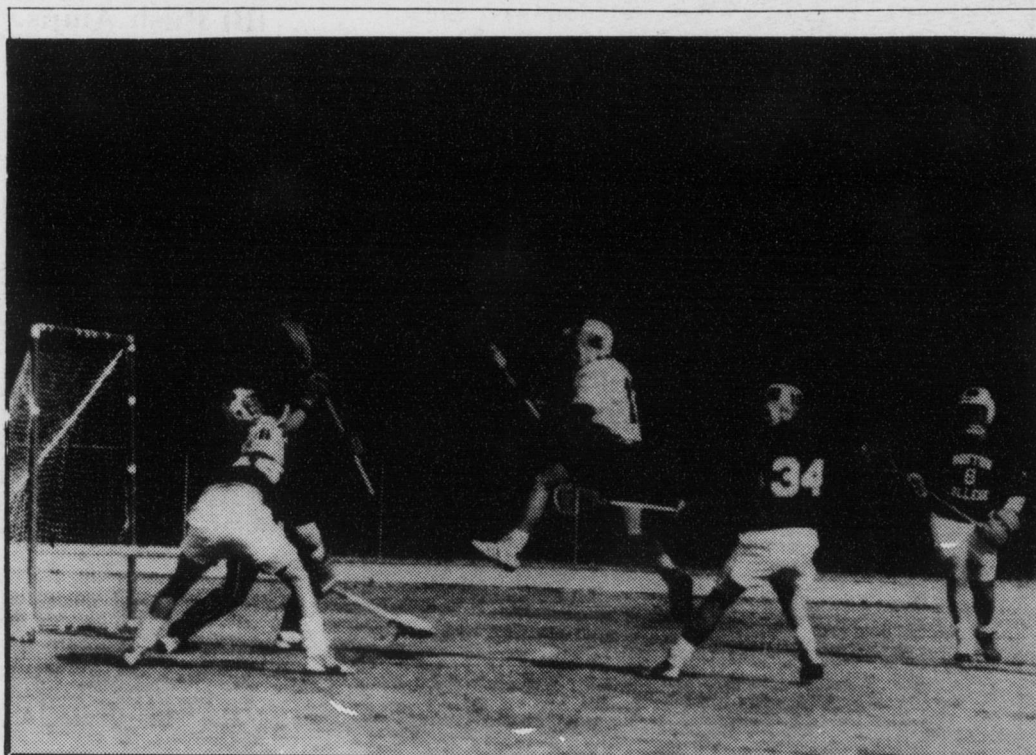

Sports

Women's lacrosse begins season

By Fiona Clem

The women's lacrosse team, in their only pre-season scrimmage, crushed the N.C. State lacrosse club, 17-7.

The team could not keep the winning momentum in their opening regular season games.

The Quakers tied Randolph-Macon 7-7 in their opening home game.

Their record dropped to 0-1-2 when the Quakers went on the road to

challenge Longwood and Lynchburg.

Pam Howe, first-year head coach, has had three years of lacrosse coaching experience. Howe was the assistant coach at Springfield College for two years and the assistant at Dartmouth last year before coming to Guilford.

The next home game for the womens lacrosse team is on April 5 at 4:30 against Randolph-Macon Womens College.